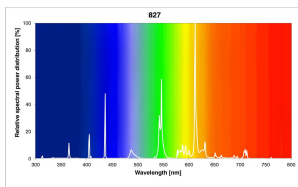

T8 Luxline Plus

F18w/T8/827 Syl-Retail
0000570

Product features

- T8 Luxline Plus

PRODUCT OVERVIEW

Product name	F18w/T8/827 Syl-Retail
Technology	Fluorescent
Watt (Rated) (W)	18.00
Lamp shape	Tube, double-ended
Type	T8 Luxline Plus
Cap/Base	G13
Lamp finish	Frosted/Coated
Fixture rating	Open
General application	Education, Hospitality, Logistics & Industry, Museums & Galleries, Office, Retail, Residential & Consumer
ETIM Class	EC000108
E-number Norway	3800486
Luminous flux (lm)	1350
Colour temperature (K)	2700
Light colour	Homelight
CRI (Ra)	85
Colour Variation Initial (SDCM)	SDCM5
Photobiological Risk Group	Not applicable
Wattage (W)	18.00
Product Voltage (V)	57
Dimmable	Yes
Average life (Nominal) (h)	20000
Product EAN number	5410288005706

PHOTOMETRY

TECHNICAL DRAWINGS

T8 Luxline Plus
F18w/T8/827 Syl-Retail
0000570