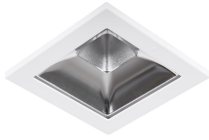

## Myriad Square IP65 Silver Reflector - White Bezel

MYRIAD SQUARE IP65 SPOT 3K DALI SILREF WBEZ  
2056348

### Product features

- MYRIAD SQUARE IP65 SPOT 3000K DALI SILVER REFLECTOR WHITE BEZEL

### PRODUCT OVERVIEW

Product name	MYRIAD SQUARE IP65 SPOT 3K DALI SILREF WBEZ
Technology	LED
Housing	Aluminium
Mount	Ceiling recessed mounting
Environment	Interior
General application	Hospitality, Office, Retail, Residential & Consumer
ETIM Class	EC001744
Warranty	5 years
Fixture luminous flux (lm)	1092
Luminaire efficacy (lm/W)	109
LOR (%)	100
Colour temperature (K)	3000
Light colour	Warm White
CRI (Ra)	90
Colour Variation Initial (SDCM)	SDCM3
Beam Angle (°)	25
Total power consumption (W)	10
Electrical protection	Class II
Housing colour	Aluminium
IP rating	IP65/20
IK rating	IK02
Product EAN number	5025768563487