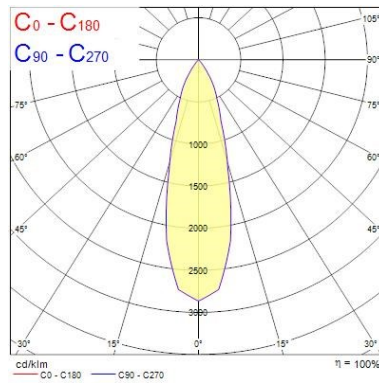

Lifetime data

Lifespan L70 B50	50000
------------------	-------

Physical data

Housing colour	Aluminium
IP rating	IP65/20
IK rating	IK02
Nominal Product Width (mm)	72
Nominal Product Height (mm)	64
Cutout Dimensions (W x L in mm or Diameter in mm)	72
Weight (kg)	0.39
Recessed Depth (mm)	64

Packaging

Single packaging type	Carton
Product EAN number	5025768563487
Packaging single length / height (cm)	17.5
Packaging single width (cm)	15.0
Packaging single depth (cm)	17.5
DUN14 (outer)	05025768563487
Units per outer package	1
Packaging outer length / height (cm)	17.5
Packaging outer width (cm)	15.0
Packaging outer depth (cm)	17.5

Distance [m] Cone diameter [m] Illuminance [lx]

— C0 - C180 (Half beam angle: 28.5°)

TECHNICAL DRAWINGS