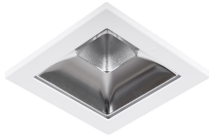

Myriad Square IP65 Silver Reflector - White Bezel

MYRIAD SQUARE IP65 SPOT 3K DALI SILREF WBEZ
2056348

Product features

- MYRIAD SQUARE IP65 SPOT 3000K DALI SILVER REFLECTOR WHITE BEZEL

PRODUCT OVERVIEW

Product name	MYRIAD SQUARE IP65 SPOT 3K DALI SILREF WBEZ
Technology	LED
Housing	Aluminium
Mount	Ceiling recessed mounting
Environment	Interior
General application	Hospitality, Office, Retail, Residential & Consumer
ETIM Class	EC001744
Warranty	5 years
Fixture luminous flux (lm)	1092
Luminaire efficacy (lm/W)	109
LOR (%)	100
Colour temperature (K)	3000
Light colour	Warm White
CRI (Ra)	90
Colour Variation Initial (SDCM)	SDCM3
Beam Angle (°)	25
Total power consumption (W)	10
Electrical protection	Class II
Housing colour	Aluminium
IP rating	IP65/20
IK rating	IK02
Product EAN number	5025768563487

DATA TABLE

General data

Product name	MYRIAD SQUARE IP65 SPOT 3K DALI SILREF WBEZ
Technology	LED
Housing	Aluminium
Mount	Ceiling recessed mounting
Environment	Interior
General application	Hospitality, Office, Retail, Residential & Consumer

Myriad Square IP65 Silver Reflector - White Bezel

MYRIAD SQUARE IP65 SPOT 3K DALI SILREF WBEZ
2056348

ETIM Class	EC001744
Warranty	5 years

Optical data

Fixture luminous flux (lm)	1092
Luminaire efficacy (lm/W)	109
LOR (%)	100
Colour temperature (K)	3000
Light colour	Warm White
CRI (Ra)	90
Colour Variation Initial (SDCM)	SDCM3
Adjustable chromaticity	N
Beam Angle (°)	25