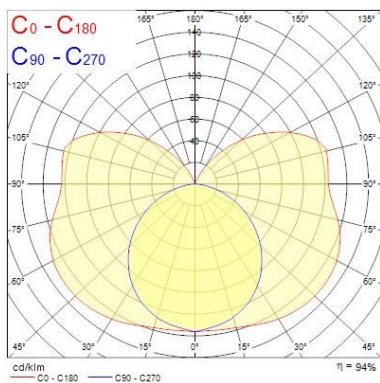

SylFast T8

SylFast T8 1x58W EB (Electronic Ballast)

0046102

Control gear type	Electronic ballast
Control gear mounting	Integral
Transformer required	Yes
Glow Wire Test (°C)	850
Nominal Frequency (Hz)	50Hz

Physical data

Housing colour	White
IP rating	IP20
IK rating	IK02
Nominal Product Length (mm)	1527
Nominal Product Width (mm)	51
Nominal Product Height (mm)	74
Weight (kg)	1.219

Packaging

Single packaging type	Without Packaging
Product EAN number	5410288461021
Packaging single length / height (cm)	152.83
Packaging single width (cm)	4.07
Packaging single depth (cm)	4.9
DUN14 (outer)	15410288461028
Units per outer package	6
Packaging outer length / height (cm)	153.6
Packaging outer width (cm)	10.8
Packaging outer depth (cm)	16.0

Safety data

Optimal operating condition (°C)	-25-55

PHOTOMETRY

TECHNICAL DRAWINGS