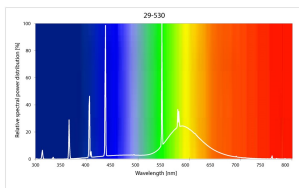

T5 Standard Short

F6W/T5/29-530
0000014

Product features

PRODUCT OVERVIEW

Product name	F6W/T5/29-530
Technology	Fluorescent
Watt (Rated) (W)	5.80
Lamp shape	Tubular shape
Type	T5 Standard Short
Cap/Base	G5
Lamp finish	Frosted/Coated
Fixture rating	Open
General application	Education, Hospitality, Logistics & Industry, Museums & Galleries, Office, Retail, Residential & Consumer
ETIM Class	EC000108
E-number FI	4940236
E-number SE	8356707
E-number Norway	38-22406
Luminous flux (lm)	280
Rated lamp efficacy 100h 50Hz at 35°C (lm/W)	48
Colour temperature (K)	3000
Light colour	Warm White
CRI (Ra)	53
Colour Variation Initial (SDCM)	SDCM5
Photobiological Risk Group	Not applicable
Wattage (W)	6.00
Product Voltage (V)	42
Dimmable	Yes
Average life (Nominal) (h)	10000
Product EAN number	5410288000145

PHOTOMETRY

T5 Standard Short
F6W/T5/29-530
0000014

TECHNICAL DRAWINGS