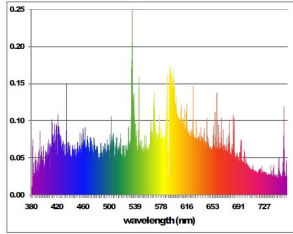

CMI-T Superia

SUPERIA CMI-T 70W NDL/USV G12 SLV

0020305

PRODUCT OVERVIEW

Product name	SUPERIA CMI-T 70W NDL/USV G12 SLV
Technology	HID
Watt (Rated) (W)	70
Lamp shape	Tubular shape
Type	CMI-T
Cap/Base	G12
Lamp finish	Clear
Fixture rating	Enclosed
General application	Education, Hospitality, Logistics & Industry, Museums & Galleries, Office, Retail
ETIM Class	EC000037
E-number FI	4844938
E-number SE	8359014
E-number Norway	3800970
Luminous flux (lm)	7300
Colour temperature (K)	4200
Light colour	Cool White Deluxe
CRI (Ra)	96
Wattage (W)	70.00
Product Voltage (V)	85
Dimmable	Yes
Average life (Nominal) (h)	15000
Product EAN number	5410288203058

PHOTOMETRY

CMI-T Superia SUPERIA CMI-T 70W NDL/USV G12 SLV 0020305

LAMP SPECTRUM

COLOUR RENDERING

TECHNICAL DRAWINGS

SURVIVAL RATE

LAMP SPECTRUM

LUMEN MAINTENANCE