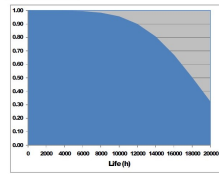

TECHNICAL DRAWINGS

SURVIVAL RATE