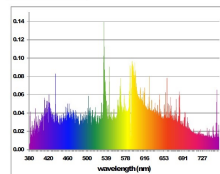

CMI-T Superia

SUPERIA CMI-T 70W NDL/USV G12 SLV

0020305

PRODUCT OVERVIEW

Product name	SUPERIA CMI-T 70W NDL/USV G12 SLV
Technology	HID
Watt (Rated) (W)	70
Lamp shape	Tubular shape
Type	CMI-T
Cap/Base	G12
Lamp finish	Clear
Fixture rating	Enclosed
General application	Education, Hospitality, Logistics & Industry, Museums & Galleries, Office, Retail
ETIM Class	EC000037
E-number FI	4844938
E-number SE	8359014
E-number Norway	3800970
Luminous flux (lm)	7300
Colour temperature (K)	4200
Light colour	Cool White Deluxe
CRI (Ra)	96
Wattage (W)	70.00
Product Voltage (V)	85
Dimmable	Yes
Average life (Nominal) (h)	15000
Product EAN number	5410288203058

PHOTOMETRY

CMI-T Superia SUPERIA CMI-T 70W NDL/USV G12 SLV 0020305

LAMP SPECTRUM

COLOUR RENDERING

TECHNICAL DRAWINGS

SURVIVAL RATE

LAMP SPECTRUM

LUMEN MAINTENANCE