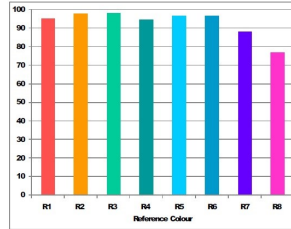

CMI-T Superia

SUPERIA CMI-T 70W NDL/USV G12 SLV

0020305

PRODUCT OVERVIEW

Product name	SUPERIA CMI-T 70W NDL/USV G12 SLV
Technology	HID
Watt (Rated) (W)	70
Lamp shape	Tubular shape
Type	CMI-T
Cap/Base	G12
Lamp finish	Clear
Fixture rating	Enclosed
General application	Education, Hospitality, Logistics & Industry, Museums & Galleries, Office, Retail
ETIM Class	EC000037
E-number FI	4844938
E-number SE	8359014
E-number Norway	3800970
Luminous flux (lm)	7300
Colour temperature (K)	4200
Light colour	Cool White Deluxe
CRI (Ra)	96
Wattage (W)	70.00
Product Voltage (V)	85
Dimmable	Yes
Average life (Nominal) (h)	15000
Product EAN number	5410288203058

PHOTOMETRY

CMI-T Superia SUPERIA CMI-T 70W NDL/USV G12 SLV 0020305

LAMP SPECTRUM

COLOUR RENDERING

TECHNICAL DRAWINGS

SURVIVAL RATE

LAMP SPECTRUM

LUMEN MAINTENANCE