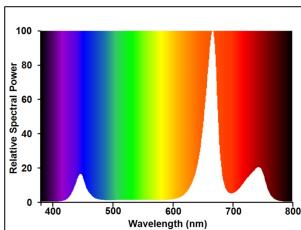

PHOTOMETRY