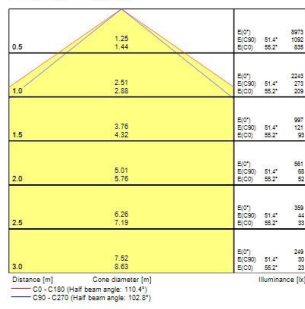

DeltaWing LED - Emergency 3 hour DELTA WING LED69 EB 3K E3 1200 0044880

TECHNICAL DRAWINGS