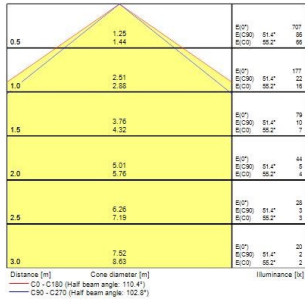

DeltaWing LED - Emergency 3 hour DELTA WING LED69 EB 3K E3 1200 0044880

TECHNICAL DRAWINGS