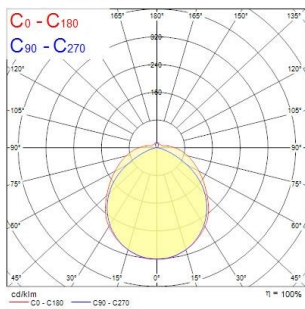

DeltaWing LED - Emergency 3 hour DELTA WING LED69 EB 3K E3 1200 0044880

TECHNICAL DRAWINGS