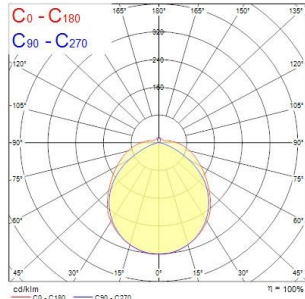

DeltaWing LED - Emergency 3 hour DELTA WING LED69 EB 3K E3 1200 0044880

TECHNICAL DRAWINGS