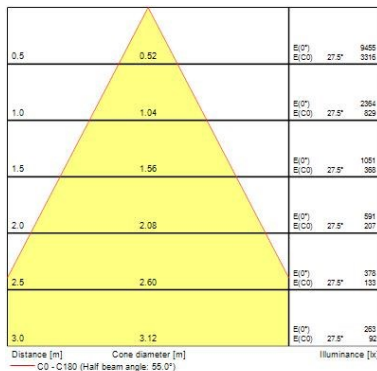

Beacon LED

BEACON 93CRI 4K WIDE BEAM L1 ON-BOARD DIM WHITE
2059613

Lifespan L90 B20	36000
Lifespan L90 B10	33000

Physical data

Housing colour	White
IP rating	IP20
IK rating	IK02
Nominal Product Width (mm)	130
Nominal Product Height (mm)	169
Nominal Product Diameter (mm)	80
Weight (kg)	0.7

Packaging

Single packaging type	Carton
Product EAN number	5025768596133
Packaging single length / height (cm)	16.0
Packaging single width (cm)	17.6
Packaging single depth (cm)	18.2
DUN14 (outer)	05025768596133
Units per outer package	1
Packaging outer length / height (cm)	16.0
Packaging outer width (cm)	17.6
Packaging outer depth (cm)	18.2

PHOTOMETRY

TECHNICAL DRAWINGS