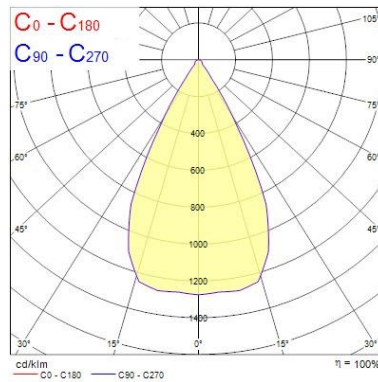

Beacon LED

BEACON 93CRI 4K WIDE BEAM L1 ON-BOARD DIM WHITE
2059613

Lifespan L90 B20	36000
Lifespan L90 B10	33000

Physical data

Housing colour	White
IP rating	IP20
IK rating	IK02
Nominal Product Width (mm)	130
Nominal Product Height (mm)	169
Nominal Product Diameter (mm)	80
Weight (kg)	0.7

Packaging

Single packaging type	Carton
Product EAN number	5025768596133
Packaging single length / height (cm)	16.0
Packaging single width (cm)	17.6
Packaging single depth (cm)	18.2
DUN14 (outer)	05025768596133
Units per outer package	1
Packaging outer length / height (cm)	16.0
Packaging outer width (cm)	17.6
Packaging outer depth (cm)	18.2

PHOTOMETRY

TECHNICAL DRAWINGS