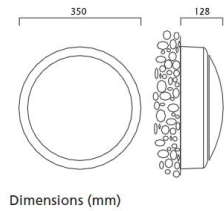

### PHOTOMETRY

Distance [m]	Cone diameter [m]	Beam diameter [m]	Illuminance [lx]
0.5	1.55	500 500	1321 1386
1.0	3.10	500 500	427 36
1.5	4.66	500 500	190 15
2.0	6.21	500 500	107 9
2.5	7.76	500 500	69 9
3.0	9.31	500 500	47 4

Distance [m] Cone diameter [m] Illuminance [lx]  
C0 - C180 (Half beam angle: 114.4°)

## Sterling Bulkhead - LED

*Sterling Bulkhead 4000K Black*  
4054992

Distance [m]	Cone diameter [m]	Beam angle [°]	Illuminance [lx]
0.5	1.56	50° E(C0) 57.3°	928 72
1.0	3.12	50° E(C0) 57.3°	232 18
1.5	4.67	50° E(C0) 57.3°	101 8
2.0	6.23	50° E(C0) 57.3°	57 4
2.5	7.79	50° E(C0) 57.3°	36 3
3.0	9.35	50° E(C0) 57.3°	25 2

## TECHNICAL DRAWINGS

Dimensions (mm)