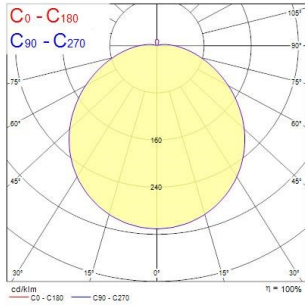

### PHOTOMETRY

Distance [m]	Cone diameter [m]	Beam diameter [m]	Illuminance [lx]
0.5	1.55	500 500	1321 1386
1.0	3.10	500 500	427 36
1.5	4.66	500 500	190 15
2.0	6.21	500 500	107 9
2.5	7.76	500 500	69 9
3.0	9.31	500 500	47 4

Distance [m] Cone diameter [m] Illuminance [lx]  
C0 - C180 (Half beam angle: 114.4°)

## Sterling Bulkhead - LED

*Sterling Bulkhead 4000K Black*  
4054992

Distance [m]	Cone diameter [m]	Beam angle [°]	Illuminance [lx]
0.5	1.56	50° E(C0) 57.3°	928 72
1.0	3.12	50° E(C0) 57.3°	232 18
1.5	4.67	50° E(C0) 57.3°	101 8
2.0	6.23	50° E(C0) 57.3°	57 4
2.5	7.79	50° E(C0) 57.3°	36 3
3.0	9.35	50° E(C0) 57.3°	25 2