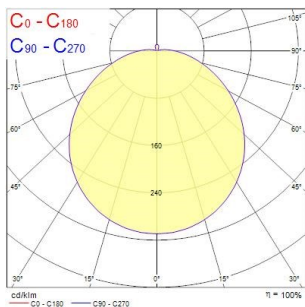

### PHOTOMETRY

Distance [m]	Cone diameter [m]	Beam diameter [m]	Illuminance [lx]
0.5	1.55	500 500	1321 1386
1.0	3.10	500 500	427 36
1.5	4.66	500 500	190 15
2.0	6.21	500 500	107 9
2.5	7.76	500 500	69 9
3.0	9.31	500 500	47 4

Distance [m] Cone diameter [m] Illuminance [lx]  
C0 - C180 (Half beam angle: 114.4°)

## Sterling Bulkhead - LED

*Sterling Bulkhead 4000K Black*  
4054992

Distance [m]	Cone diameter [m]	Beam angle [°]	Illuminance [lx]
0.5	1.56	50° E(C0) 57.3°	928 72
1.0	3.12	50° E(C0) 57.3°	232 18
1.5	4.67	50° E(C0) 57.3°	101 8
2.0	6.23	50° E(C0) 57.3°	57 4
2.5	7.79	50° E(C0) 57.3°	36 3
3.0	9.35	50° E(C0) 57.3°	25 2

Distance [m] Cone diameter [m]  
C0 - C180 (Half beam angle: 114.6°)