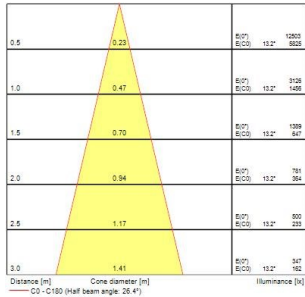

Myriad Adjustable Square - White with Silver bezel MYRIAD ADJ SQUARE WHITE 3000K DALI SILVER BEZ 2056227

TECHNICAL DRAWINGS