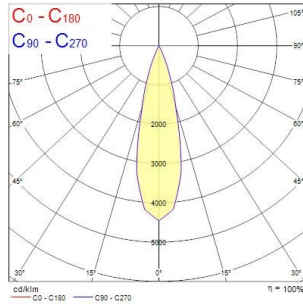

Myriad Adjustable Square - White with Silver bezel MYRIAD ADJ SQUARE WHITE 3000K DALI SILVER BEZ 2056227

TECHNICAL DRAWINGS