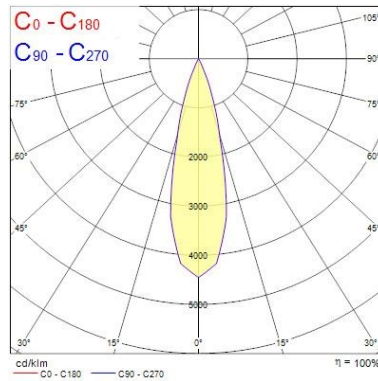

Optical data

Fixture luminous flux (lm)	702
Luminaire efficacy (lm/W)	70
LOR (%)	100
Colour temperature (K)	3000
Light colour	Warm White
CRI (Ra)	90
Colour Variation Initial (SDCM)	SDCM3
Adjustable chromaticity	N
Beam Angle (°)	24
Photobiological Risk Group	RG1

Lifetime data

Lifespan L70 B50	50000
------------------	-------

Physical data

Housing colour	White
IP rating	IP20
IK rating	IK02
Nominal Product Width (mm)	76
Nominal Product Height (mm)	115
Weight (kg)	0.38
Recessed Depth (mm)	115

Packaging

Single packaging type	Carton
Product EAN number	5025768562275
Packaging single length / height (cm)	17.5
Packaging single width (cm)	15.0
Packaging single depth (cm)	17.5

Myriad Adjustable Square - White with Silver bezel

PHOTOMETRY

Distance [m]	Cone diameter [m]	E(0°) E(C0)	13.2°	30°
0.5	0.23	12603	8025	
1.0	0.47	3126	1456	
1.5	0.70	1359	647	
2.0	0.94	791	364	
2.5	1.17	500	233	
3.0	1.41	347	152	

Distance [m] Cone diameter [m] Illuminance [lx]
C0 - C180 (Half beam angle: 26.4°)