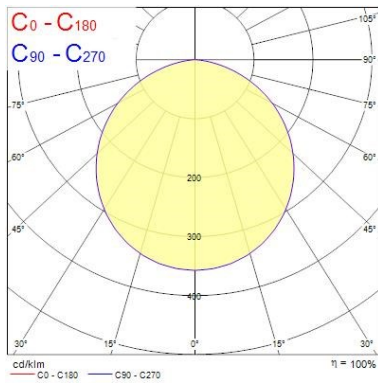

Nephos V2

NEPHOS 600 LED V2 BLK WW DALI
3097939

Packaging

Single packaging type	Carton
Product EAN number	8711971979395
Packaging single length / height (cm)	63.0
Packaging single width (cm)	62.0
Packaging single depth (cm)	28.0
DUN14 (outer)	08711971979395
Units per outer package	1
Packaging outer length / height (cm)	63.0
Packaging outer width (cm)	62.0
Packaging outer depth (cm)	28.0

PHOTOMETRY

Distance [m]	Cone diameter [m]	E_{0°} [lx]	E_{1/2°} [lx]	E_{1/4°} [lx]
0.5	1.47	2902	290	290
1.0	2.93	725	72	72
1.5	4.40	322	32	32
2.0	5.86	181	18	18
2.5	7.33	118	12	12
3.0	8.80	81	8	8

Distance [m]   Cone diameter [m]   Illuminance [lx]
C0 - C180 (Half beam angle: 111.4°)

TECHNICAL DRAWINGS