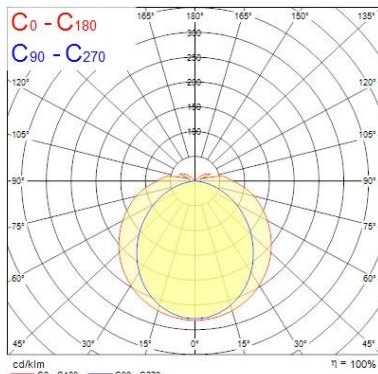

Optical data

Fixture luminous flux (lm)	2938
Luminaire efficacy (lm/W)	104.92
LOR (%)	100
Colour temperature (K)	6000
Light colour	Daylight
CRI (Ra)	80
Colour Variation Initial (SDCM)	SDCM5
Colour Consistency (SDCM)	5
Adjustable chromaticity	N
Beam Angle (°)	138
Distribution type	Symmetric, Direct
Glare control	< 29
Photobiological Risk Group	RG0
Luminous flux (emergency) (lm)	475
Emergency duration (h)	3

Safety data

Optimal operating condition (°C)	0-25
----------------------------------	------

PHOTOMETRY

SylBatten LED - DALI

SYLBATTEN LED 1205MM 3000LM 6000K DALI (TP6) E3
0045212

TECHNICAL DRAWINGS