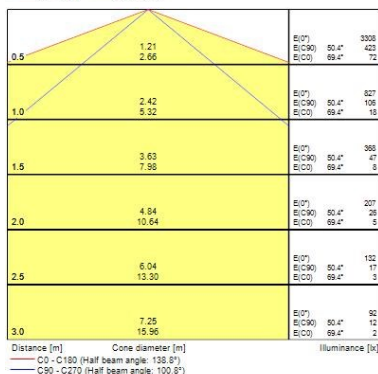

SylBatten LED - DALI

SYLBATTEN LED 1205MM 3000LM 6000K DALI (TP6) E3

0045212

LED Flickering Rate	Medium (21% - 40%)
Max. Luminaires per 10A C Breaker	32
Max. Luminaires per 13A C Breaker	42
Max. Luminaires per 16A C Breaker	53
Max. Luminaires per 20A C Breaker	66

Lifetime data

Lifespan L70 B50	50000
Lifespan L70 B20	30000
Lifespan L70 B10	15000
Lifespan L80 B50	30000
Lifespan L80 B20	30000
Lifespan L80 B10	15000
Lifespan L90 B50	15000
Lifespan L90 B20	15000
Lifespan L90 B10	15000

Physical data

Housing colour	RAL 9016 - Traffic white / Bezel
IP rating	IP20
IK rating	IK07
Diffuser finish	Opal
Diffuser material	PC Polycarbonate
Nominal Product Length (mm)	1205
Nominal Product Width (mm)	66
Nominal Product Height (mm)	76
Weight (kg)	3.1

Packaging

Single packaging type	Carton
Product EAN number	5410288452128
Packaging single length / height (cm)	122.0
Packaging single width (cm)	8.0
Packaging single depth (cm)	9.0
DUN14 (outer)	05410288452128
Units per outer package	1
Packaging outer length / height (cm)	122.0
Packaging outer width (cm)	8.0
Packaging outer depth (cm)	9.0

Safety data

Optimal operating condition (°C)	0-25

PHOTOMETRY

SylBatten LED - DALI

SYLBATTEN LED 1205MM 3000LM 6000K DALI (TP6) E3
0045212

TECHNICAL DRAWINGS