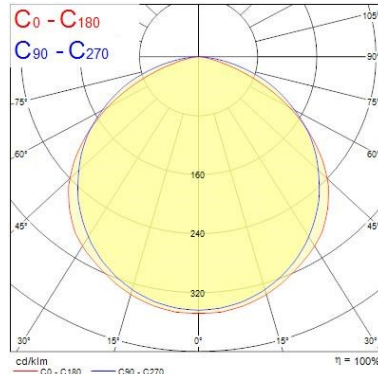

Optical data

Fixture luminous flux (lm)	2938
Luminaire efficacy (lm/W)	104.92
LOR (%)	100
Colour temperature (K)	6000
Light colour	Daylight
CRI (Ra)	80
Colour Variation Initial (SDCM)	SDCM5
Colour Consistency (SDCM)	5
Adjustable chromaticity	N
Beam Angle (°)	138
Distribution type	Symmetric, Direct
Glare control	< 29
Photobiological Risk Group	RG0
Luminous flux (emergency) (lm)	475
Emergency duration (h)	3

Physical data

Housing colour	RAL 9016 - Traffic white / Bezel
IP rating	IP20
IK rating	IK07
Diffuser finish	Opal
Diffuser material	PC Polycarbonate
Nominal Product Length (mm)	1205
Nominal Product Width (mm)	66
Nominal Product Height (mm)	76
Weight (kg)	3.1

Packaging

Single packaging type	Carton
Product EAN number	5410288452128
Packaging single length / height (cm)	122.0
Packaging single width (cm)	8.0
Packaging single depth (cm)	9.0
DUN14 (outer)	05410288452128
Units per outer package	1
Packaging outer length / height (cm)	122.0
Packaging outer width (cm)	8.0
Packaging outer depth (cm)	9.0

Safety data

Optimal operating condition (°C)	0-25
----------------------------------	------

PHOTOMETRY

SylBatten LED - DALI

SYLBATTEN LED 1205MM 3000LM 6000K DALI (TP6) E3
0045212

TECHNICAL DRAWINGS