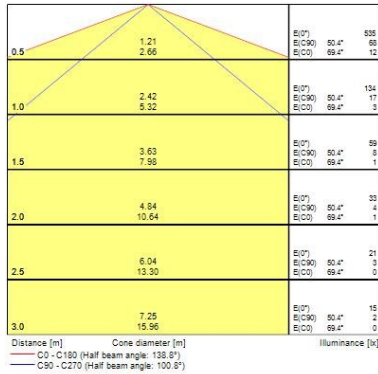

SylBatten LED - DALI

SYLBATTEN LED 1205MM 3000LM 6000K DALI (TP6) E3

0045212

LED Flickering Rate	Medium (21% - 40%)
Max. Luminaires per 10A C Breaker	32
Max. Luminaires per 13A C Breaker	42
Max. Luminaires per 16A C Breaker	53
Max. Luminaires per 20A C Breaker	66

Lifetime data

Lifespan L70 B50	50000
Lifespan L70 B20	30000
Lifespan L70 B10	15000
Lifespan L80 B50	30000
Lifespan L80 B20	30000
Lifespan L80 B10	15000
Lifespan L90 B50	15000
Lifespan L90 B20	15000
Lifespan L90 B10	15000

Physical data

Housing colour	RAL 9016 - Traffic white / Bezel
IP rating	IP20
IK rating	IK07
Diffuser finish	Opal
Diffuser material	PC Polycarbonate
Nominal Product Length (mm)	1205
Nominal Product Width (mm)	66
Nominal Product Height (mm)	76
Weight (kg)	3.1

Packaging

Single packaging type	Carton
Product EAN number	5410288452128
Packaging single length / height (cm)	122.0
Packaging single width (cm)	8.0
Packaging single depth (cm)	9.0
DUN14 (outer)	05410288452128
Units per outer package	1
Packaging outer length / height (cm)	122.0
Packaging outer width (cm)	8.0
Packaging outer depth (cm)	9.0

Safety data

Optimal operating condition (°C)	0-25

PHOTOMETRY

SylBatten LED - DALI

SYLBATTEN LED 1205MM 3000LM 6000K DALI (TP6) E3
0045212

TECHNICAL DRAWINGS