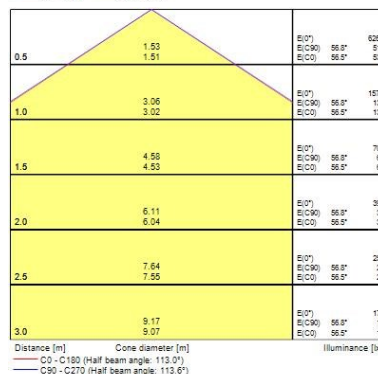

SylBatten LED - DALI

SYLBATTEN LED 1205MM 3000LM 6000K DALI (TP6) E3

0045212

LED Flickering Rate	Medium (21% - 40%)
Max. Luminaires per 10A C Breaker	32
Max. Luminaires per 13A C Breaker	42
Max. Luminaires per 16A C Breaker	53
Max. Luminaires per 20A C Breaker	66

Lifetime data

Lifespan L70 B50	50000
Lifespan L70 B20	30000
Lifespan L70 B10	15000
Lifespan L80 B50	30000
Lifespan L80 B20	30000
Lifespan L80 B10	15000
Lifespan L90 B50	15000
Lifespan L90 B20	15000
Lifespan L90 B10	15000

Physical data

Housing colour	RAL 9016 - Traffic white / Bezel
IP rating	IP20
IK rating	IK07
Diffuser finish	Opal
Diffuser material	PC Polycarbonate
Nominal Product Length (mm)	1205
Nominal Product Width (mm)	66
Nominal Product Height (mm)	76
Weight (kg)	3.1

Packaging

Single packaging type	Carton
Product EAN number	5410288452128
Packaging single length / height (cm)	122.0
Packaging single width (cm)	8.0
Packaging single depth (cm)	9.0
DUN14 (outer)	05410288452128
Units per outer package	1
Packaging outer length / height (cm)	122.0
Packaging outer width (cm)	8.0
Packaging outer depth (cm)	9.0

Safety data

Optimal operating condition (°C)	0-25

PHOTOMETRY

SylBatten LED - DALI

SYLBATTEN LED 1205MM 3000LM 6000K DALI (TP6) E3
0045212

TECHNICAL DRAWINGS