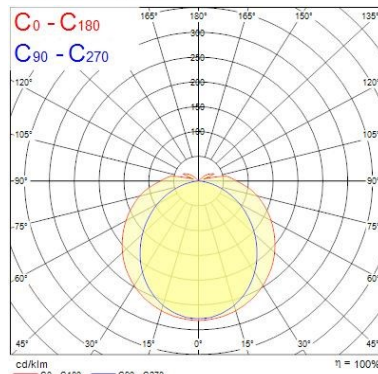

Optical data

Fixture luminous flux (lm)	2938
Luminaire efficacy (lm/W)	104.92
LOR (%)	100
Colour temperature (K)	6000
Light colour	Daylight
CRI (Ra)	80
Colour Variation Initial (SDCM)	SDCM5
Colour Consistency (SDCM)	5
Adjustable chromaticity	N
Beam Angle (°)	138
Distribution type	Symmetric, Direct
Glare control	< 29
Photobiological Risk Group	RG0
Luminous flux (emergency) (lm)	475
Emergency duration (h)	3

Safety data

Optimal operating condition (°C)	0-25
----------------------------------	------

PHOTOMETRY

SylBatten LED - DALI

SYLBATTEN LED 1205MM 3000LM 6000K DALI (TP6) E3
0045212

TECHNICAL DRAWINGS