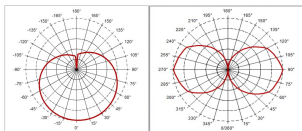

PHOTOMETRY