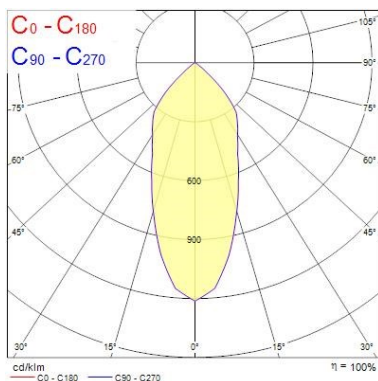

Expospot 90 cardan round - Sylvania EXPOSPOT 90 CARDAN HO RA90 4000K MB WHITE 0060382

Lifespan L80 B50	60000
Lifespan L80 B20	60000
Lifespan L80 B10	60000
Lifespan L90 B50	60000
Lifespan L90 B20	60000
Lifespan L90 B10	55000

Physical data

Housing colour	White
IP rating	IP20
IK rating	IK02
Nominal Product Width (mm)	163
Nominal Product Height (mm)	104
Cutout Dimensions (W x L in mm or Diameter in mm)	148
Weight (kg)	0.77
Recessed Depth (mm)	104

Packaging

Single packaging type	Carton
Product EAN number	5410288603827
Packaging single length / height (cm)	18.0
Packaging single width (cm)	18.0
Packaging single depth (cm)	16.0
DUN14 (outer)	05410288603827
Units per outer package	1
Packaging outer length / height (cm)	18.0
Packaging outer width (cm)	18.0
Packaging outer depth (cm)	16.0

PHOTOMETRY

Distance [m]	Cone diameter [m]	E₀ [lx]	E₁ [lx]	E₂ [lx]
0.5	0.39	19777	21.4°	6778
1.0	0.78	4944	21.4°	1684
1.5	1.18	1984	21.4°	783
2.0	1.57	1049	21.4°	424
2.5	1.96	671	21.4°	271
3.0	2.35	466	21.4°	156

Distance [m] Cone diameter [m]
C0 - C180 (Half beam angle: 42.8°) Illuminance [lx]

TECHNICAL DRAWINGS