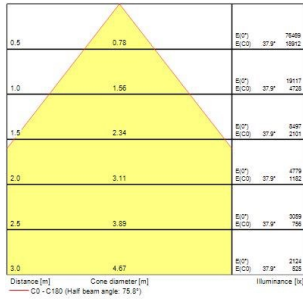

Granit DALI Granit IP65 DALI 26000lm 840 WB 0039622

PHOTOMETRY

TECHNICAL DRAWINGS