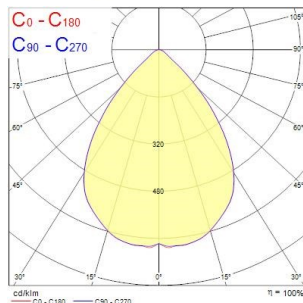

Granit DALI

Granit IP65 DALI 26000lm 840 WB

0039622

Product features

- Integrated LED highbay; Black aluminium housing; 26000 Lm; 185 W; 140 Lm/W; 4000K; Drive current: 3200mA; CRI 80; 85° beam angle; DALI dimmable; IP65; IK08; Lifespan L80:B50 90,000 hrs; (D x H) 385 x 194 mm; 1.5 m mains cable; 1.5 m control cable; 1.2 m chain length including hooks.

PRODUCT OVERVIEW

Product name	Granit IP65 DALI 26000lm 840 WB
Technology	LED
Housing	Aluminium
Mount	Suspended
General application	Logistics & Industry
ETIM Class	EC001716
E-number FI	4357019
Warranty	5 years
Fixture luminous flux (lm)	26000
Luminaire efficacy (lm/W)	140
Colour temperature (K)	4000
Light colour	Neutral White
CRI (Ra)	80
Colour Variation Initial (SDCM)	SDCM3
Beam Angle (°)	85
Glare control	< 25
Photobiological Risk Group	RG1
Total power consumption (W)	185
Electrical protection	Class I
Control gear type	Other
Dimmable	Yes
LED Flickering Rate	Low (6% - 20%)
Housing colour	Black
IP rating	IP65
IK rating	IK08
Product EAN number	5410288396224

Granit DALI Granit IP65 DALI 26000lm 840 WB 0039622

PHOTOMETRY

TECHNICAL DRAWINGS

Granit DALI

Granit IP65 DALI 26000lm 840 WB

0039622