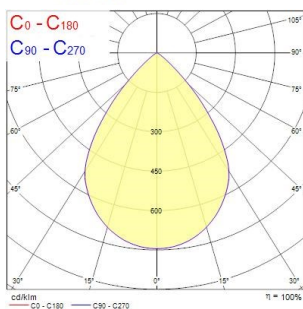

Granit DALI Granit IP65 DALI 26000lm 840 WB 0039622

PHOTOMETRY

TECHNICAL DRAWINGS