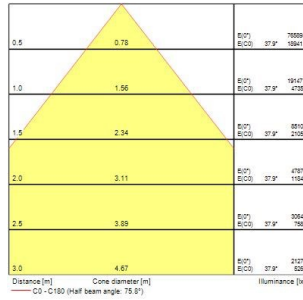

Granit DALI Granit IP65 DALI 26000lm 840 WB 0039622

PHOTOMETRY

TECHNICAL DRAWINGS