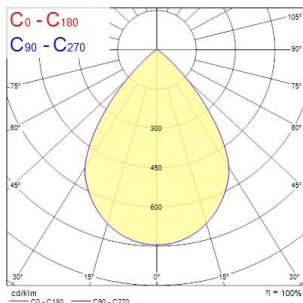

Granit DALI Granit IP65 DALI 26000lm 840 WB 0039622

PHOTOMETRY

TECHNICAL DRAWINGS