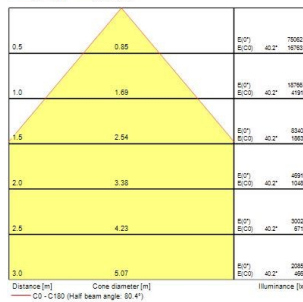

Granit DALI Granit IP65 DALI 26000lm 840 WB 0039622

PHOTOMETRY

TECHNICAL DRAWINGS