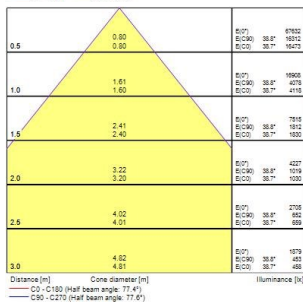

Granit DALI Granit IP65 DALI 26000lm 840 WB 0039622

PHOTOMETRY

TECHNICAL DRAWINGS