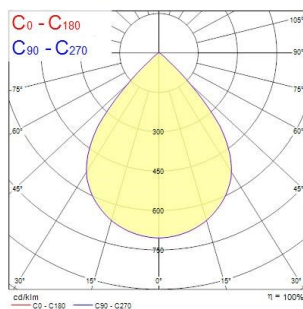

Granit DALI Granit IP65 DALI 26000lm 840 WB 0039622

PHOTOMETRY

TECHNICAL DRAWINGS