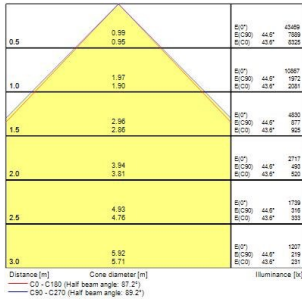

Start Highbay START Highbay IP65 1-10V 19000lm 840 WB 0039348

TECHNICAL DRAWINGS