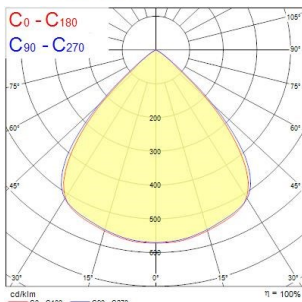

Start Highbay START Highbay IP65 1-10V 19000lm 840 WB 0039348

TECHNICAL DRAWINGS