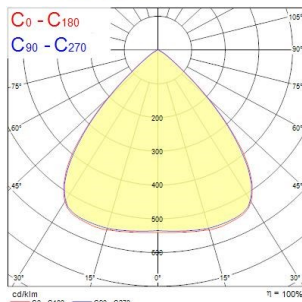

Start Highbay START Highbay IP65 1-10V 19000lm 840 WB 0039348

TECHNICAL DRAWINGS