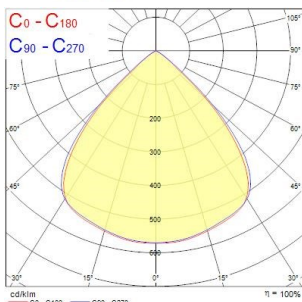

Start Highbay START Highbay IP65 1-10V 19000lm 840 WB 0039348

TECHNICAL DRAWINGS