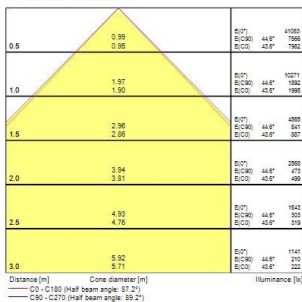

Start Highbay START Highbay IP65 1-10V 19000lm 840 WB 0039348

TECHNICAL DRAWINGS