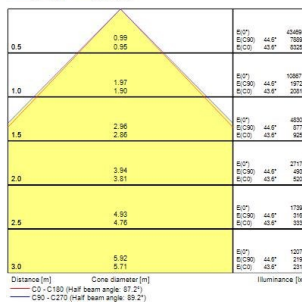

Start Highbay START Highbay IP65 1-10V 19000lm 840 WB 0039348

TECHNICAL DRAWINGS