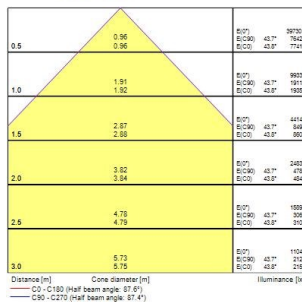

Start Highbay START Highbay IP65 1-10V 19000lm 840 WB 0039348

TECHNICAL DRAWINGS