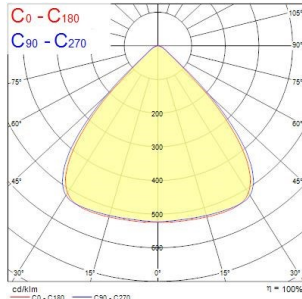

Start Highbay START Highbay IP65 1-10V 19000lm 840 WB 0039348

TECHNICAL DRAWINGS