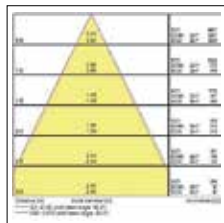

Photometric Data

LENZO S

3000K

4000K

LENZO L

3000K

4000K

Dimensions (mm)

	H	W
LENZO - Small	261	60
LENZO - Large	305	76