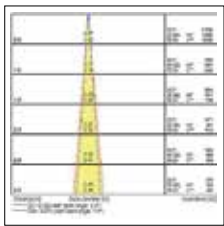

Product Information

Code	Description	Fixture Colour	Total Power Consumption (W)	Fixture Lumen (lm)	Luminaire Efficacy (lm/W)	Correlated Colour Temp (K)	Control Technology Type	Mains voltage (V)	Drive Current (mA)	IP Rating	IK Rating	Mounting method
LENZO												
Small												
0005522	LENZO S 15W 500LM 930 GLB O/B WHITE	RAL 9016 - Traffic white / Bezel	15	240/720	48	3000	Onboard pot	220-240	350	IP20	IK02	Track mounting
0005523	LENZO S 15W 500LM 930 GLB O/B BLACK	RAL 9005 - Jet black	15	200/500	33	3000	Onboard pot	220-240	350	IP20	IK02	Track mounting
0005524	LENZO S 15W 500LM 940 GLB O/B WHITE	RAL 9016 - Traffic white / Bezel	15	240/720	48	4000	Onboard pot	220-240	350	IP20	IK02	Track mounting
0005525	LENZO S 15W 500LM 940 GLB O/B BLACK	RAL 9005 - Jet black	15	200/500	33	4000	Onboard pot	220-240	350	IP20	IK02	Track mounting
Large												
0005526	LENZO L 32W 2000LM 930 GLB O/B WHITE	RAL 9016 - Traffic white / Bezel	28	1000/2000	70	3000	Onboard pot	220-240	750	IP20	IK02	Track mounting
0005527	LENZO L 32W 2000LM 930 GLB O/B BLACK	RAL 9005 - Jet black	28	800/1600	56	3000	Onboard pot	220-240	750	IP20	IK02	Track mounting
0005528	LENZO L 32W 2000LM 940 GLB O/B WHITE	RAL 9016 - Traffic white / Bezel	28	1000/2000	76	4000	Onboard pot	220-240	750	IP20	IK02	Track mounting
0005529	LENZO L 32W 2000LM 940 GLB O/B BLACK	RAL 9005 - Jet black	28	800/1600	57	4000	Onboard pot	220-240	750	IP20	IK02	Track mounting

Photometric Data

LENZO S

3000K