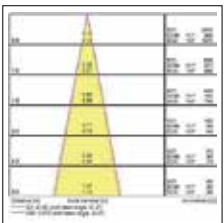

Photometric Data

LENZO S

3000K

4000K

LENZO L

3000K

4000K

Dimensions (mm)

	H	W
LENZO - Small	261	60
LENZO - Large	305	76