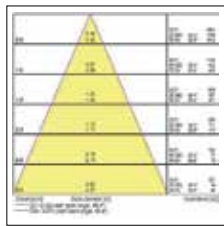

Features

- Simple and slick integral design with no driver box and without any visible screws
- Adjustable beam angle 8°-45° (Small) or 20°-50° (Large)
- High colour rendering index CRI>90
- Dimmable with on-board slider dimmer at the back of the fixture
- Available in black and white
- CCT 3000K or 4000K
- Equipped with GA69 adaptor, mounting on Global Trac Pro 3 circuit track
- Lifetime 50,000 hours at L70B50

Product Information

Code	Description	Fixture Colour	Total Power Consumption (W)	Fixture Lumen (lm)	Luminaire Efficacy (lm/W)	Correlated Colour Temp (K)	Control Technology Type	Mains voltage (V)	Drive Current (mA)	IP Rating	IK Rating	Mounting method
LENZO												
Small												
0005522	LENZO S 15W 500LM 930 GLB O/B WHITE	RAL 9016 - Traffic white / Bezel	15	240/720	48	3000	Onboard pot	220-240	350	IP20	IK02	Track mounting
0005523	LENZO S 15W 500LM 930 GLB O/B BLACK	RAL 9005 - Jet black	15	200/500	33	3000	Onboard pot	220-240	350	IP20	IK02	Track mounting
0005524	LENZO S 15W 500LM 940 GLB O/B WHITE	RAL 9016 - Traffic white / Bezel	15	240/720	48	4000	Onboard pot	220-240	350	IP20	IK02	Track mounting
0005525	LENZO S 15W 500LM 940 GLB O/B BLACK	RAL 9005 - Jet black	15	200/500	33	4000	Onboard pot	220-240	350	IP20	IK02	Track mounting
Large												
0005526	LENZO L 32W 2000LM 930 GLB O/B WHITE	RAL 9016 - Traffic white / Bezel	28	1000/2000	70	3000	Onboard pot	220-240	750	IP20	IK02	Track mounting
0005527	LENZO L 32W 2000LM 930 GLB O/B BLACK	RAL 9005 - Jet black	28	800/1600	56	3000	Onboard pot	220-240	750	IP20	IK02	Track mounting
0005528	LENZO L 32W 2000LM 940 GLB O/B WHITE	RAL 9016 - Traffic white / Bezel	28	1000/2000	76	4000	Onboard pot	220-240	750	IP20	IK02	Track mounting
0005529	LENZO L 32W 2000LM 940 GLB O/B BLACK	RAL 9005 - Jet black	28	800/1600	57	4000	Onboard pot	220-240	750	IP20	IK02	Track mounting

Photometric Data