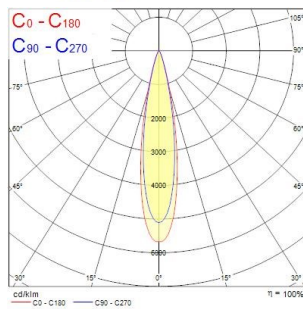

Lenzo L

LENZO L 28W 2000LM 930 GLB O/B WHITE

0005526

Product features

- LENZO L 28W 2000LM 930 GLB O/B WHITE

PRODUCT OVERVIEW

| | |
|---------------------------------|--------------------------------------|
| Product name | LENZO L 28W 2000LM 930 GLB O/B WHITE |
| Technology | LED |
| Cap/Base | N/A |
| Housing | Aluminium |
| Mount | Track mounting |
| General application | Museums & Galleries, Retail |
| ETIM Class | EC001744 |
| E-number FI | 4278125 |
| Warranty | 5 years |
| Fixture luminous flux (lm) | 1000/2000 |
| Luminaire efficacy (lm/W) | 70 |
| Colour temperature (K) | 3000 |
| CRI (Ra) | 90 |
| Colour Variation Initial (SDCM) | SDCM3 |
| Photobiological Risk Group | RG1 |
| Total power consumption (W) | 28 |
| Electrical protection | Class I |
| Dimmable | Yes |
| Minimum dimming level (%) | 10 |
| LED Flickering Rate | Ultra low (5% or less) |
| Housing colour | RAL 9016 - Traffic white / Bezel |
| IP rating | IP20 |
| IK rating | IK03 |
| Product EAN number | 5410288055268 |

PHOTOMETRY

Lenzo L LENZO L 28W 2000LM 930 GLB O/B WHITE 0005526

TECHNICAL DRAWINGS