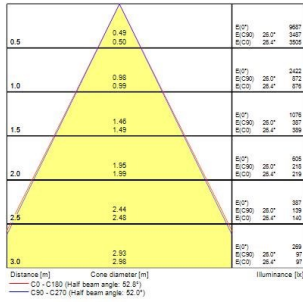

Lenzo L LENZO L 28W 2000LM 930 GLB O/B WHITE 0005526