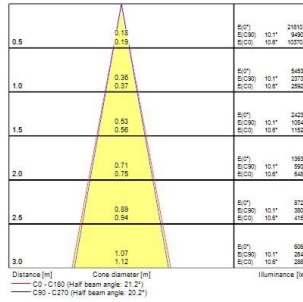

Lenzo L

LENZO L 28W 2000LM 930 GLB O/B WHITE

0005526

Product features

- LENZO L 28W 2000LM 930 GLB O/B WHITE

PRODUCT OVERVIEW

| | |
|---------------------------------|--------------------------------------|
| Product name | LENZO L 28W 2000LM 930 GLB O/B WHITE |
| Technology | LED |
| Cap/Base | N/A |
| Housing | Aluminium |
| Mount | Track mounting |
| General application | Museums & Galleries, Retail |
| ETIM Class | EC001744 |
| E-number FI | 4278125 |
| Warranty | 5 years |
| Fixture luminous flux (lm) | 1000/2000 |
| Luminaire efficacy (lm/W) | 70 |
| Colour temperature (K) | 3000 |
| CRI (Ra) | 90 |
| Colour Variation Initial (SDCM) | SDCM3 |
| Photobiological Risk Group | RG1 |
| Total power consumption (W) | 28 |
| Electrical protection | Class I |
| Dimmable | Yes |
| Minimum dimming level (%) | 10 |
| LED Flickering Rate | Ultra low (5% or less) |
| Housing colour | RAL 9016 - Traffic white / Bezel |
| IP rating | IP20 |
| IK rating | IK03 |
| Product EAN number | 5410288055268 |

PHOTOMETRY

Lenzo L LENZO L 28W 2000LM 930 GLB O/B WHITE 0005526

TECHNICAL DRAWINGS