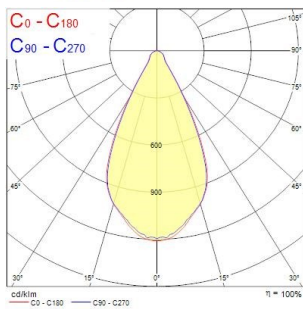

Lenzo L LENZO L 28W 2000LM 930 GLB O/B WHITE 0005526