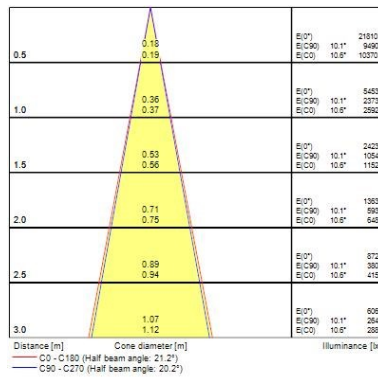

Lenzo L

LENZO L 28W 2000LM 930 GLB O/B WHITE

0005526

IK rating	IK03
Diffuser material	None
Nominal Product Length (mm)	76
Nominal Product Width (mm)	76
Nominal Product Height (mm)	305
Nominal Product Diameter (mm)	76
Weight (kg)	1.95

Packaging

Single packaging type	Carton
Product EAN number	5410288055268
Packaging single length / height (cm)	30.5
Packaging single width (cm)	12.5
Packaging single depth (cm)	8.5
DUN14 (outer)	15410288055265
Units per outer package	6
Packaging outer length / height (cm)	27.5
Packaging outer width (cm)	26.5
Packaging outer depth (cm)	32.0

PHOTOMETRY