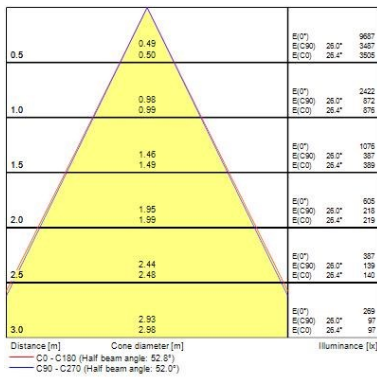

Lenzo L

LENZO L 28W 2000LM 930 GLB O/B WHITE

0005526

IK rating	IK03
Diffuser material	None
Nominal Product Length (mm)	76
Nominal Product Width (mm)	76
Nominal Product Height (mm)	305
Nominal Product Diameter (mm)	76
Weight (kg)	1.95

Packaging

Single packaging type	Carton
Product EAN number	5410288055268
Packaging single length / height (cm)	30.5
Packaging single width (cm)	12.5
Packaging single depth (cm)	8.5
DUN14 (outer)	15410288055265
Units per outer package	6
Packaging outer length / height (cm)	27.5
Packaging outer width (cm)	26.5
Packaging outer depth (cm)	32.0

PHOTOMETRY