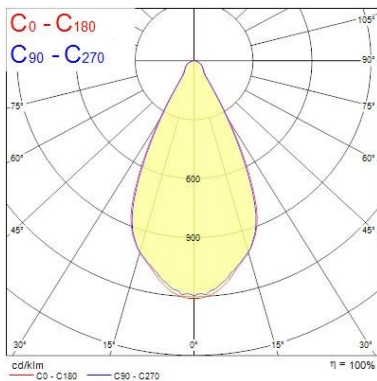

Lenzo L

LENZO L 28W 2000LM 930 GLB O/B WHITE

0005526

IK rating	IK03
Diffuser material	None
Nominal Product Length (mm)	76
Nominal Product Width (mm)	76
Nominal Product Height (mm)	305
Nominal Product Diameter (mm)	76
Weight (kg)	1.95

Packaging

Single packaging type	Carton
Product EAN number	5410288055268
Packaging single length / height (cm)	30.5
Packaging single width (cm)	12.5
Packaging single depth (cm)	8.5
DUN14 (outer)	15410288055265
Units per outer package	6
Packaging outer length / height (cm)	27.5
Packaging outer width (cm)	26.5
Packaging outer depth (cm)	32.0

PHOTOMETRY