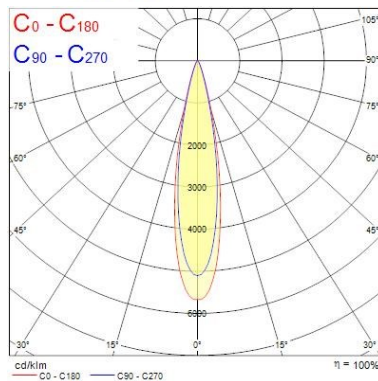

Lenzo L

LENZO L 28W 2000LM 930 GLB O/B WHITE

0005526

IK rating	IK03
Diffuser material	None
Nominal Product Length (mm)	76
Nominal Product Width (mm)	76
Nominal Product Height (mm)	305
Nominal Product Diameter (mm)	76
Weight (kg)	1.95

Packaging

Single packaging type	Carton
Product EAN number	5410288055268
Packaging single length / height (cm)	30.5
Packaging single width (cm)	12.5
Packaging single depth (cm)	8.5
DUN14 (outer)	15410288055265
Units per outer package	6
Packaging outer length / height (cm)	27.5
Packaging outer width (cm)	26.5
Packaging outer depth (cm)	32.0

PHOTOMETRY