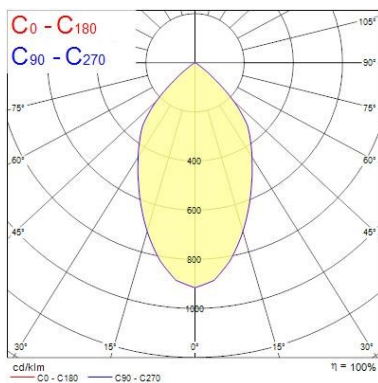

Optical data

Fixture luminous flux (lm)	3174
Luminaire efficacy (lm/W)	113
LOR (%)	100
Colour temperature (K)	3000
Light colour	Warm White
CRI (Ra)	80
Colour Variation Initial (SDCM)	SDCM3
Beam Angle (°)	61
Photobiological Risk Group	RG1

Lifetime data

Lifespan L70 B50	60000
Lifespan L70 B20	60000
Lifespan L70 B10	60000

Expospot 90 adjustable - Sylvania

EXPOSPOT 90 ADJUSTABLE HE RA80 3000K WB WHITE

0060263

Lifespan L80 B50	60000
Lifespan L80 B20	60000
Lifespan L80 B10	60000
Lifespan L90 B50	60000
Lifespan L90 B20	60000
Lifespan L90 B10	55000

Physical data

Housing colour	White
IP rating	IP20
IK rating	IK02
Nominal Product Width (mm)	150
Nominal Product Height (mm)	104
Cutout Dimensions (W x L in mm or Diameter in mm)	140
Weight (kg)	0.77
Recessed Depth (mm)	104

PHOTOMETRY

Distance [m]	Cone diameter [m]	E(0°) [lx]	E(C0) [lx]
0.5	0.89	11637	3735
1.0	1.17	2907	934
1.5	1.76	1290	415
2.0	2.35	727	231
2.5	2.93	485	149
3.0	3.52	323	104

Distance [m] Cone diameter [m] Illuminance [lx]
C0 - C180 (Half beam angle: 60.8°)