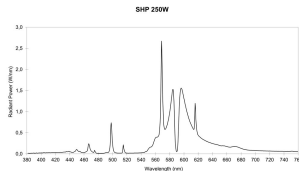

PHOTOMETRY