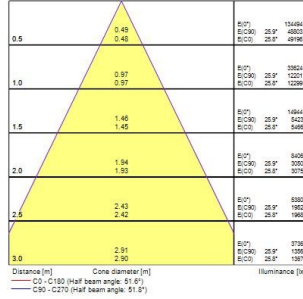

Start Highbay START Highbay IP65 1-10V 26000lm 840 MB 0039346

TECHNICAL DRAWINGS