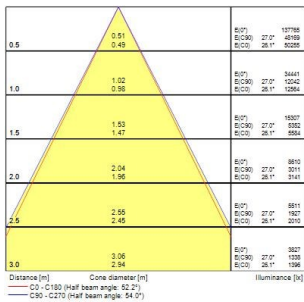

Start Highbay START Highbay IP65 1-10V 26000lm 840 MB 0039346

TECHNICAL DRAWINGS