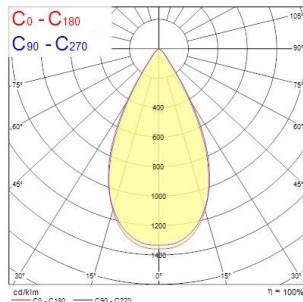

Start Highbay START Highbay IP65 1-10V 26000lm 840 MB 0039346

TECHNICAL DRAWINGS