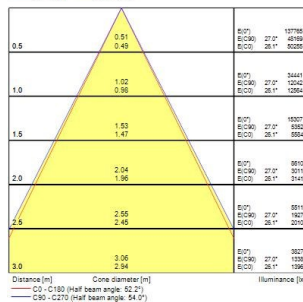

Start Highbay START Highbay IP65 1-10V 26000lm 840 MB 0039346

TECHNICAL DRAWINGS