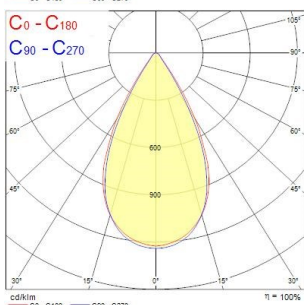

Start Highbay START Highbay IP65 1-10V 26000lm 840 MB 0039346

TECHNICAL DRAWINGS