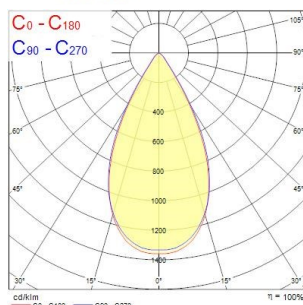

Start Highbay START Highbay IP65 1-10V 26000lm 840 MB 0039346

TECHNICAL DRAWINGS