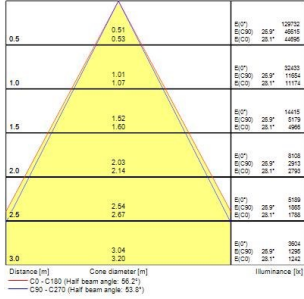

Start Highbay START Highbay IP65 1-10V 26000lm 840 MB 0039346

TECHNICAL DRAWINGS