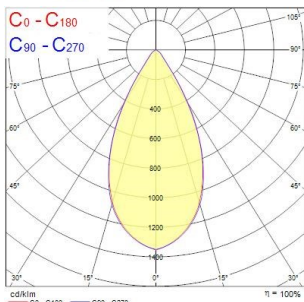

Start Highbay START Highbay IP65 1-10V 26000lm 840 MB 0039346

TECHNICAL DRAWINGS