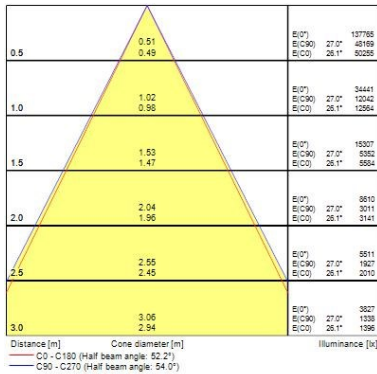

Start Highbay

START Highbay IP65 1-10V 26000lm 840 MB

0039346

Lifetime data

Lifespan L70 B50	54000
Lifespan L70 B20	54000
Lifespan L70 B10	54000
Lifespan L80 B50	54000
Lifespan L80 B20	54000
Lifespan L80 B10	54000
Lifespan L90 B50	54000
Lifespan L90 B20	54000
Lifespan L90 B10	50000

Physical data

Housing colour	Black
IP rating	IP65
IK rating	IK08
Diffuser finish	Transparent
Diffuser material	PC Polycarbonate
Nominal Product Length (mm)	339
Nominal Product Width (mm)	339
Nominal Product Height (mm)	194
Nominal Product Diameter (mm)	339
Weight (kg)	3.7

Packaging

Single packaging type	Carton
Product EAN number	5410288393469
Packaging single length / height (cm)	40.0
Packaging single width (cm)	40.0
Packaging single depth (cm)	18.7
DUN14 (outer)	05410288393469
Units per outer package	1
Packaging outer length / height (cm)	40.0
Packaging outer width (cm)	40.0
Packaging outer depth (cm)	18.7

Safety data

Optimal operating condition (°C)	-30-50

PHOTOMETRY

Start Highbay

START Highbay IP65 1-10V 26000lm 840 MB
0039346