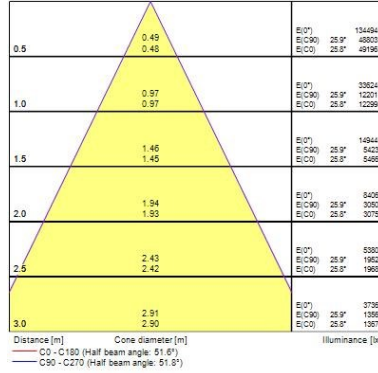

Start Highbay

START Highbay IP65 1-10V 26000lm 840 MB

0039346

Lifetime data

Lifespan L70 B50	54000
Lifespan L70 B20	54000
Lifespan L70 B10	54000
Lifespan L80 B50	54000
Lifespan L80 B20	54000
Lifespan L80 B10	54000
Lifespan L90 B50	54000
Lifespan L90 B20	54000
Lifespan L90 B10	50000

Physical data

Housing colour	Black
IP rating	IP65
IK rating	IK08
Diffuser finish	Transparent
Diffuser material	PC Polycarbonate
Nominal Product Length (mm)	339
Nominal Product Width (mm)	339
Nominal Product Height (mm)	194
Nominal Product Diameter (mm)	339
Weight (kg)	3.7

Packaging

Single packaging type	Carton
Product EAN number	5410288393469
Packaging single length / height (cm)	40.0
Packaging single width (cm)	40.0
Packaging single depth (cm)	18.7
DUN14 (outer)	05410288393469
Units per outer package	1
Packaging outer length / height (cm)	40.0
Packaging outer width (cm)	40.0
Packaging outer depth (cm)	18.7

Safety data

Optimal operating condition (°C)	-30-50

PHOTOMETRY

Start Highbay

START Highbay IP65 1-10V 26000lm 840 MB
0039346