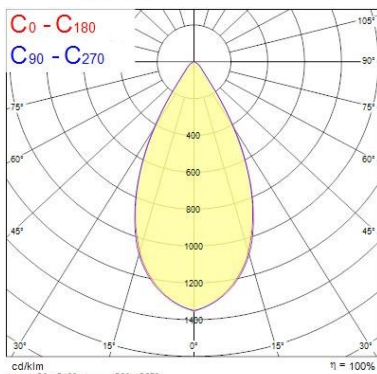

Start Highbay

START Highbay IP65 1-10V 26000lm 840 MB

0039346

Lifetime data

Lifespan L70 B50	54000
Lifespan L70 B20	54000
Lifespan L70 B10	54000
Lifespan L80 B50	54000
Lifespan L80 B20	54000
Lifespan L80 B10	54000
Lifespan L90 B50	54000
Lifespan L90 B20	54000
Lifespan L90 B10	50000

Physical data

Housing colour	Black
IP rating	IP65
IK rating	IK08
Diffuser finish	Transparent
Diffuser material	PC Polycarbonate
Nominal Product Length (mm)	339
Nominal Product Width (mm)	339
Nominal Product Height (mm)	194
Nominal Product Diameter (mm)	339
Weight (kg)	3.7

Packaging

Single packaging type	Carton
Product EAN number	5410288393469
Packaging single length / height (cm)	40.0
Packaging single width (cm)	40.0
Packaging single depth (cm)	18.7
DUN14 (outer)	05410288393469
Units per outer package	1
Packaging outer length / height (cm)	40.0
Packaging outer width (cm)	40.0
Packaging outer depth (cm)	18.7

Safety data

Optimal operating condition (°C)	-30-50

PHOTOMETRY

Start Highbay

START Highbay IP65 1-10V 26000lm 840 MB
0039346