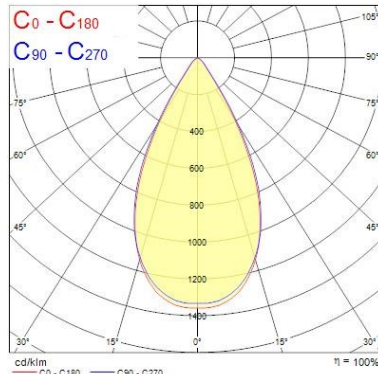

Start Highbay

START Highbay IP65 1-10V 26000lm 840 MB

0039346

Lifetime data

Lifespan L70 B50	54000
Lifespan L70 B20	54000
Lifespan L70 B10	54000
Lifespan L80 B50	54000
Lifespan L80 B20	54000
Lifespan L80 B10	54000
Lifespan L90 B50	54000
Lifespan L90 B20	54000
Lifespan L90 B10	50000

Physical data

Housing colour	Black
IP rating	IP65
IK rating	IK08
Diffuser finish	Transparent
Diffuser material	PC Polycarbonate
Nominal Product Length (mm)	339
Nominal Product Width (mm)	339
Nominal Product Height (mm)	194
Nominal Product Diameter (mm)	339
Weight (kg)	3.7

Packaging

Single packaging type	Carton
Product EAN number	5410288393469
Packaging single length / height (cm)	40.0
Packaging single width (cm)	40.0
Packaging single depth (cm)	18.7
DUN14 (outer)	05410288393469
Units per outer package	1
Packaging outer length / height (cm)	40.0
Packaging outer width (cm)	40.0
Packaging outer depth (cm)	18.7

Safety data

Optimal operating condition (°C)	-30-50

PHOTOMETRY

Start Highbay

START Highbay IP65 1-10V 26000lm 840 MB
0039346