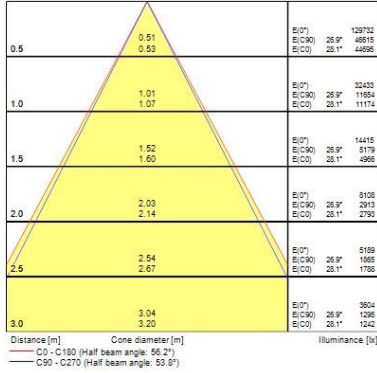

Start Highbay

START Highbay IP65 1-10V 26000lm 840 MB

0039346

Lifetime data

Lifespan L70 B50	54000
Lifespan L70 B20	54000
Lifespan L70 B10	54000
Lifespan L80 B50	54000
Lifespan L80 B20	54000
Lifespan L80 B10	54000
Lifespan L90 B50	54000
Lifespan L90 B20	54000
Lifespan L90 B10	50000

Physical data

Housing colour	Black
IP rating	IP65
IK rating	IK08
Diffuser finish	Transparent
Diffuser material	PC Polycarbonate
Nominal Product Length (mm)	339
Nominal Product Width (mm)	339
Nominal Product Height (mm)	194
Nominal Product Diameter (mm)	339
Weight (kg)	3.7

Packaging

Single packaging type	Carton
Product EAN number	5410288393469
Packaging single length / height (cm)	40.0
Packaging single width (cm)	40.0
Packaging single depth (cm)	18.7
DUN14 (outer)	05410288393469
Units per outer package	1
Packaging outer length / height (cm)	40.0
Packaging outer width (cm)	40.0
Packaging outer depth (cm)	18.7

Safety data

Optimal operating condition (°C)	-30-50

PHOTOMETRY

Start Highbay

START Highbay IP65 1-10V 26000lm 840 MB
0039346