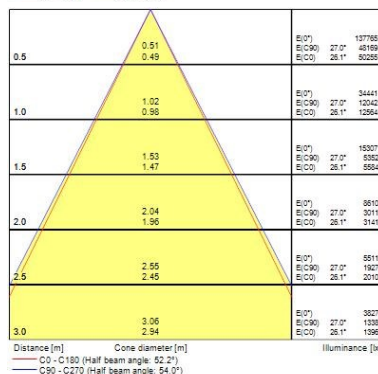

Start Highbay

START Highbay IP65 1-10V 26000lm 840 MB

0039346

Lifetime data

Lifespan L70 B50	54000
Lifespan L70 B20	54000
Lifespan L70 B10	54000
Lifespan L80 B50	54000
Lifespan L80 B20	54000
Lifespan L80 B10	54000
Lifespan L90 B50	54000
Lifespan L90 B20	54000
Lifespan L90 B10	50000

Physical data

Housing colour	Black
IP rating	IP65
IK rating	IK08
Diffuser finish	Transparent
Diffuser material	PC Polycarbonate
Nominal Product Length (mm)	339
Nominal Product Width (mm)	339
Nominal Product Height (mm)	194
Nominal Product Diameter (mm)	339
Weight (kg)	3.7

Packaging

Single packaging type	Carton
Product EAN number	5410288393469
Packaging single length / height (cm)	40.0
Packaging single width (cm)	40.0
Packaging single depth (cm)	18.7
DUN14 (outer)	05410288393469
Units per outer package	1
Packaging outer length / height (cm)	40.0
Packaging outer width (cm)	40.0
Packaging outer depth (cm)	18.7

Safety data

Optimal operating condition (°C)	-30-50

PHOTOMETRY

Start Highbay

START Highbay IP65 1-10V 26000lm 840 MB
0039346