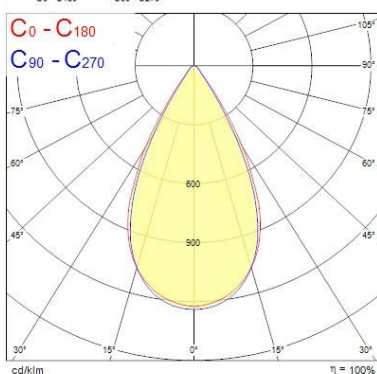

Start Highbay

START Highbay IP65 1-10V 26000lm 840 MB

0039346

Lifetime data

Lifespan L70 B50	54000
Lifespan L70 B20	54000
Lifespan L70 B10	54000
Lifespan L80 B50	54000
Lifespan L80 B20	54000
Lifespan L80 B10	54000
Lifespan L90 B50	54000
Lifespan L90 B20	54000
Lifespan L90 B10	50000

Physical data

Housing colour	Black
IP rating	IP65
IK rating	IK08
Diffuser finish	Transparent
Diffuser material	PC Polycarbonate
Nominal Product Length (mm)	339
Nominal Product Width (mm)	339
Nominal Product Height (mm)	194
Nominal Product Diameter (mm)	339
Weight (kg)	3.7

Packaging

Single packaging type	Carton
Product EAN number	5410288393469
Packaging single length / height (cm)	40.0
Packaging single width (cm)	40.0
Packaging single depth (cm)	18.7
DUN14 (outer)	05410288393469
Units per outer package	1
Packaging outer length / height (cm)	40.0
Packaging outer width (cm)	40.0
Packaging outer depth (cm)	18.7

Safety data

Optimal operating condition (°C)	-30-50

PHOTOMETRY

Start Highbay

START Highbay IP65 1-10V 26000lm 840 MB
0039346