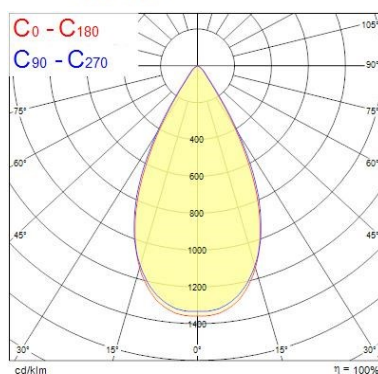

Start Highbay

START Highbay IP65 1-10V 26000lm 840 MB

0039346

Lifetime data

Lifespan L70 B50	54000
Lifespan L70 B20	54000
Lifespan L70 B10	54000
Lifespan L80 B50	54000
Lifespan L80 B20	54000
Lifespan L80 B10	54000
Lifespan L90 B50	54000
Lifespan L90 B20	54000
Lifespan L90 B10	50000

Physical data

Housing colour	Black
IP rating	IP65
IK rating	IK08
Diffuser finish	Transparent
Diffuser material	PC Polycarbonate
Nominal Product Length (mm)	339
Nominal Product Width (mm)	339
Nominal Product Height (mm)	194
Nominal Product Diameter (mm)	339
Weight (kg)	3.7

Packaging

Single packaging type	Carton
Product EAN number	5410288393469
Packaging single length / height (cm)	40.0
Packaging single width (cm)	40.0
Packaging single depth (cm)	18.7
DUN14 (outer)	05410288393469
Units per outer package	1
Packaging outer length / height (cm)	40.0
Packaging outer width (cm)	40.0
Packaging outer depth (cm)	18.7

Safety data

Optimal operating condition (°C)	-30-50

PHOTOMETRY

Start Highbay

START Highbay IP65 1-10V 26000lm 840 MB
0039346