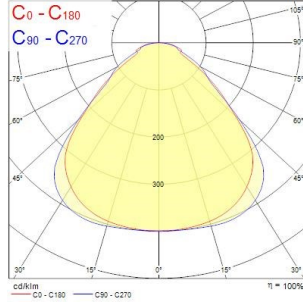

PRODUCT OVERVIEW

Product name	START Panel Flat UGR19 600x600 830 SSH
Technology	LED
Housing	Steel
Mount	Ceiling recessed mounting, Ceiling surface mounting, Suspended
Environment	Interior
General application	Education, Office
ETIM Class	EC002892
Warranty	5 years
Fixture luminous flux (lm)	3325
Luminous flux (lm)	3250
Luminaire efficacy (lm/W)	103.9
LOR (%)	100
Colour temperature (K)	3000
Light colour	Warm White
CRI (Ra)	80
Colour Variation Initial (SDCM)	SDCM3
Beam Angle (°)	90
Glare control	< 19
Photobiological Risk Group	RG0
Total power consumption (W)	32
Electrical protection	Class II
Control gear type	Other
Dimmable	Yes
Minimum dimming level (%)	1
LED Flickering Rate	Ultra low (5% or less)
Housing colour	White
IP rating	IP40/20
IK rating	IK06
Product EAN number	5410288470399

START Panel Flat UGR19 600x600

START Panel Flat UGR19 600x600 830 SSH
0047039

PHOTOMETRY

0.5	1.11	E(0°) E(C0) 48.1°	529 791
1.0	2.23	E(0°) E(C0) 48.1°	107 166
1.5	3.34	E(0°) E(C0) 48.1°	90 86
2.0	4.46	E(0°) E(C0) 48.1°	82 49
2.5	5.57	E(0°) E(C0) 48.1°	212 32
3.0	6.69	E(0°) E(C0) 48.1°	147 21

Distance [m] Cone diameter [m] Illuminance [lx]

— C0 - C180 (Half beam angle: 96.2°)

TECHNICAL DRAWINGS