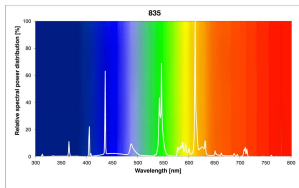

## PRODUCT OVERVIEW

Product name	F36W/T8/835
Technology	Fluorescent
Watt (Rated) (W)	36.00
Lamp shape	Tube, double-ended
Type	T8 Luxline Plus
Cap/Base	G13
Lamp finish	Frosted/Coated
Fixture rating	Open
General application	Education, Hospitality, Logistics & Industry, Museums & Galleries, Office, Retail, Residential & Consumer
ETIM Class	EC000108
E-number FI	4940435
E-number SE	8356602
Luminous flux (lm)	3350
Colour temperature (K)	3500
Light colour	White
CRI (Ra)	85
Colour Variation Initial (SDCM)	SDCM5
Photobiological Risk Group	Not applicable
Wattage (W)	36.00
Product Voltage (V)	103
Dimmable	Yes
Average life (Nominal) (h)	20000
Product EAN number	5410288005782

## PHOTOMETRY