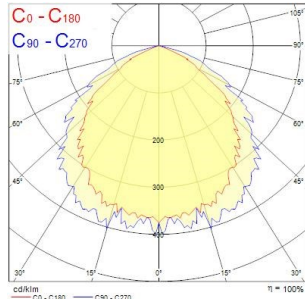

Start eco Emergency Exit

START eco Emergency Exit Surface Manual Test Maintained 3h
0032000

TECHNICAL DRAWINGS