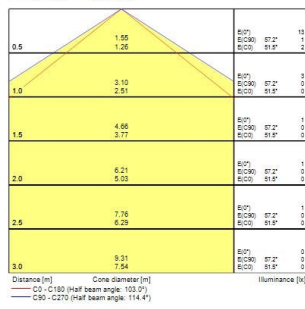

Start eco Emergency Exit

START eco Emergency Exit Surface Manual Test Maintained 3h
0032000

TECHNICAL DRAWINGS