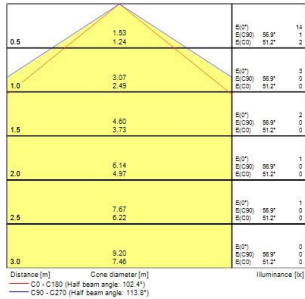

Start eco Emergency Exit

START eco Emergency Exit Surface Manual Test Maintained 3h
0032000

TECHNICAL DRAWINGS