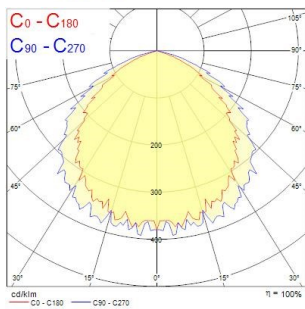

Start eco Emergency Exit

START eco Emergency Exit Surface Manual Test Maintained 3h
0032000

TECHNICAL DRAWINGS