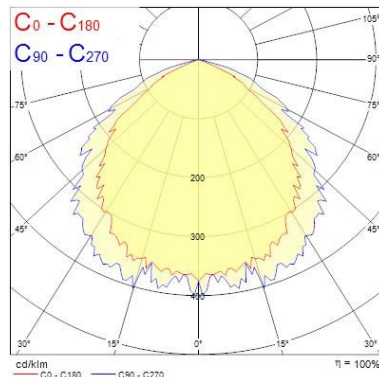

Start eco Emergency Exit

START eco Emergency Exit Surface Manual Test Maintained 3h
0032000

Nominal Product Height (mm)	230
Weight (kg)	0.83

Packaging

Single packaging type	Carton
Product EAN number	5410288320007
Packaging single length / height (cm)	33.5
Packaging single width (cm)	4.5
Packaging single depth (cm)	24.5
DUN14 (outer)	15410288320004
Units per outer package	10
Packaging outer length / height (cm)	47.0
Packaging outer width (cm)	35.0
Packaging outer depth (cm)	26.5

Safety data

Optimal operating condition (°C)	0-35

PHOTOMETRY

TECHNICAL DRAWINGS