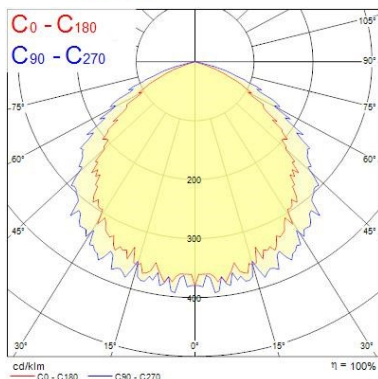

Start eco Emergency Exit

START eco Emergency Exit Surface Manual Test Maintained 3h
0032000

Nominal Product Height (mm)	230
Weight (kg)	0.83

Packaging

Single packaging type	Carton
Product EAN number	5410288320007
Packaging single length / height (cm)	33.5
Packaging single width (cm)	4.5
Packaging single depth (cm)	24.5
DUN14 (outer)	15410288320004
Units per outer package	10
Packaging outer length / height (cm)	47.0
Packaging outer width (cm)	35.0
Packaging outer depth (cm)	26.5

Safety data

Optimal operating condition (°C)	0-35

PHOTOMETRY

TECHNICAL DRAWINGS