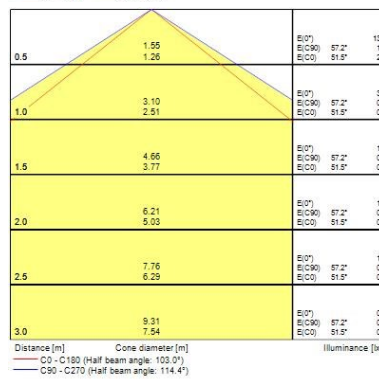

Start eco Emergency Exit

START eco Emergency Exit Surface Manual Test Maintained 3h
0032000

Nominal Product Height (mm)	230
Weight (kg)	0.83

Packaging

Single packaging type	Carton
Product EAN number	5410288320007
Packaging single length / height (cm)	33.5
Packaging single width (cm)	4.5
Packaging single depth (cm)	24.5
DUN14 (outer)	15410288320004
Units per outer package	10
Packaging outer length / height (cm)	47.0
Packaging outer width (cm)	35.0
Packaging outer depth (cm)	26.5

Safety data

Optimal operating condition (°C)	0-35

PHOTOMETRY

TECHNICAL DRAWINGS