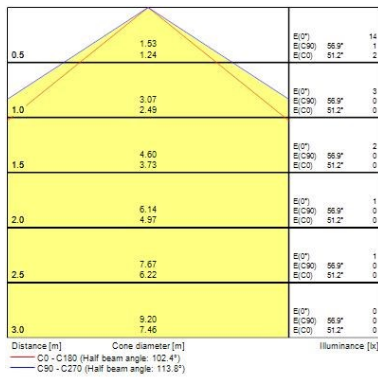

Start eco Emergency Exit

START eco Emergency Exit Surface Manual Test Maintained 3h
0032000

Nominal Product Height (mm)	230
Weight (kg)	0.83

Packaging

Single packaging type	Carton
Product EAN number	5410288320007
Packaging single length / height (cm)	33.5
Packaging single width (cm)	4.5
Packaging single depth (cm)	24.5
DUN14 (outer)	15410288320004
Units per outer package	10
Packaging outer length / height (cm)	47.0
Packaging outer width (cm)	35.0
Packaging outer depth (cm)	26.5

Safety data

Optimal operating condition (°C)	0-35

PHOTOMETRY

TECHNICAL DRAWINGS