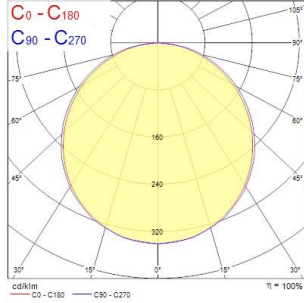

PRODUCT OVERVIEW

Product name	START PANEL HO 625 3000K DALI G4
Technology	LED
Housing	Steel
Mount	Ceiling recessed mounting
General application	Education, Office
ETIM Class	EC002892
Warranty	5 years
Fixture luminous flux (lm)	4500
Luminaire efficacy (lm/W)	120
Colour temperature (K)	3000
Light colour	Warm White
CRI (Ra)	80
Colour Variation Initial (SDCM)	SDCM3
Beam Angle (°)	107
Glare control	< 25
Photobiological Risk Group	RG0
Total power consumption (W)	36
Electrical protection	Class I
Control gear type	LED driver constant current
Dimmable	Yes
Minimum dimming level (%)	1
LED Flickering Rate	Ultra low (5% or less)
Housing colour	RAL 9016 - Traffic white / Bezel
IP rating	IP44/20
IK rating	IK03
Product EAN number	5410288477947

PHOTOMETRY

START Panel G4 625x625 START PANEL HO 625 3000K DALI G4 0047794

0.5	1.07 1.40	E:0° E:C90° E:C0°	6272 407 841
1.0	3.14 2.99	E:0° E:C90° E:C0°	1988 122 135
1.5	4.71 4.48	E:0° E:C90° E:C0°	697 94 85
2.0	6.23 6.98	E:0° E:C90° E:C0°	302 10 54
2.5	7.98 7.47	E:0° E:C90° E:C0°	201 19 27
3.0	9.42 8.98	E:0° E:C90° E:C0°	174 14 15

Distance [m] Core diameter [m] Illuminance [lx]

— C0 - C180 (Half beam angle: 115.0°)
— C90 - C270 (Half beam angle: 115.0°)

TECHNICAL DRAWINGS