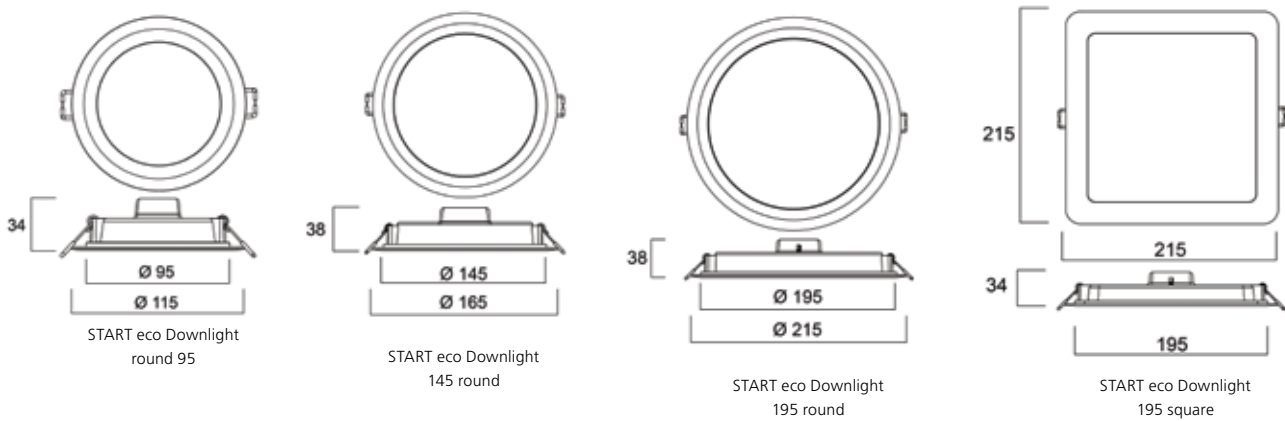

Photometric data

START eco Downlight round

Start eco Downlight square

START eco Downlight

Additional Images

START eco Downlight recessed round

START eco Downlight recessed square

START eco Downlight surface mounted round

START eco Downlight surface mounted square

Dimensions (mm)

START eco Downlight recessed non dimmable

START eco Downlight surface mounted

Although every effort has been made to ensure accuracy in the compilation of the technical detail within this publication, specifications and performance data are constantly changing. Current details should therefore be checked with Feilo Sylvania Europe Limited.