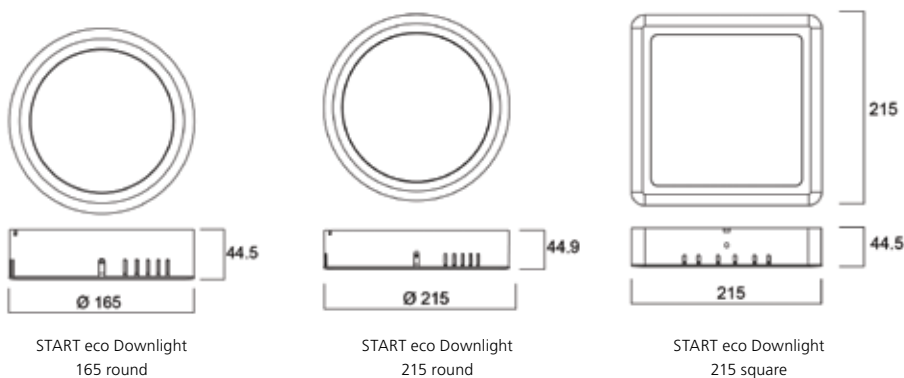

START eco Downlight surface mounted square

Dimensions (mm)

START eco Downlight recessed non dimmable

START eco Downlight surface mounted

Although every effort has been made to ensure accuracy in the compilation of the technical detail within this publication, specifications and performance data are constantly changing. Current details should therefore be checked with Feilo Sylvania Europe Limited.