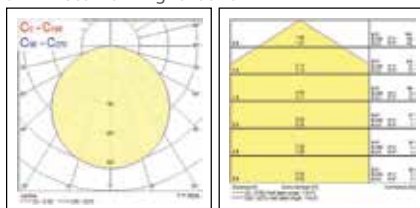

Photometric data

START eco Downlight round