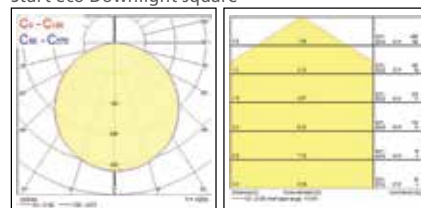

Start eco Downlight square