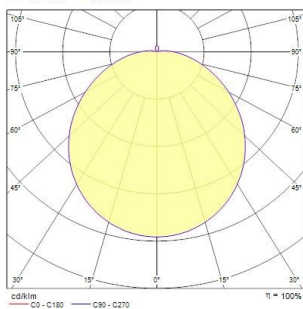

PHOTOMETRY

Distance [m]	Cone diameter [m]	E _{0%} [lx]	E _{5%} [lx]	E _{10%} [lx]
0.5	1.56	87.1	87.1	912
1.0	3.13	87.1	87.1	228
1.5	4.69	87.1	87.1	101
2.0	6.26	87.1	87.1	57
2.5	7.82	87.1	87.1	37
3.0	9.38	87.1	87.1	25

Distance [m] Cone diameter [m] Illuminance [lx]
C0 - C180 (Half beam angle: 114.2°)

Distance [m]	Cone diameter [m]	E _{0%} [lx]	E _{5%} [lx]	E _{10%} [lx]
0.5	1.56	87.1	87.1	179
1.0	3.09	87.1	87.1	85
1.5	4.64	87.1	87.1	46
2.0	6.18	87.1	87.1	27
2.5	7.72	87.1	87.1	18
3.0	9.27	87.1	87.1	12

Distance [m] Cone diameter [m] Illuminance [lx]
C0 - C180 (Half beam angle: 114.2°)

Brio IP65 LED
BRIO IP55 LED 4k DALI Black
4054958

TECHNICAL DRAWINGS