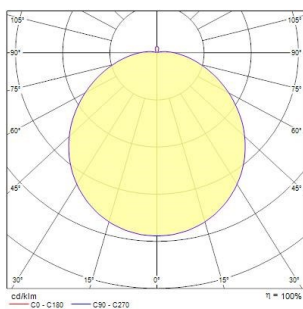

PHOTOMETRY

Distance [m]	Cone diameter [m]	E _{0%} [lx]	E _{5%} [lx]	E _{10%} [lx]
0.5	1.56	87.1	87.1	912
1.0	3.13	87.1	87.1	228
1.5	4.69	87.1	87.1	101
2.0	6.26	87.1	87.1	57
2.5	7.82	87.1	87.1	37
3.0	9.38	87.1	87.1	25

Distance [m] Cone diameter [m] Illuminance [lx]
C0 - C180 (Half beam angle: 114.2°)

Distance [m]	Cone diameter [m]	E _{0%} [lx]	E _{5%} [lx]	E _{10%} [lx]
0.5	1.56	87.1	87.1	179
1.0	3.09	87.1	87.1	85
1.5	4.64	87.1	87.1	46
2.0	6.18	87.1	87.1	27
2.5	7.72	87.1	87.1	18
3.0	9.27	87.1	87.1	12

Distance [m] Cone diameter [m] Illuminance [lx]
C0 - C180 (Half beam angle: 114.2°)

Brio IP65 LED
BRIO IP55 LED 4k DALI Black
4054958

TECHNICAL DRAWINGS