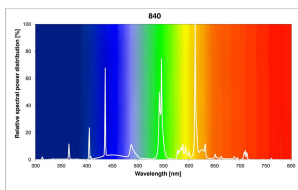

T5 FHO Luxline Plus

54W/T5/840 FHO
0002782

Product features

PRODUCT OVERVIEW

Product name	54W/T5/840 FHO
Technology	Fluorescent
Watt (Rated) (W)	54
Lamp shape	Tube, double-ended
Type	T5 FHO Luxline Plus
Cap/Base	G5
Lamp finish	Frosted/Coated
Fixture rating	Open
General application	Education, Hospitality, Logistics & Industry, Museums & Galleries, Office, Retail, Residential & Consumer
ETIM Class	EC000108
E-number FI	4944354
E-number SE	8356560
E-number Norway	3800915
Luminous flux (lm)	4450
Rated lamp efficacy 100h 50Hz at 35°C (lm/W)	82
Colour temperature (K)	4000
Light colour	Cool White
CRI (Ra)	85
Colour Variation Initial (SDCM)	SDCM5
Photobiological Risk Group	Not applicable
Wattage (W)	54.00
Product Voltage (V)	118
Dimmable	Yes
Average life (Nominal) (h)	24000
Product EAN number	5410288027821

PHOTOMETRY

T5 FHO Luxline Plus
54W/T5/840 FHO
0002782

TECHNICAL DRAWINGS