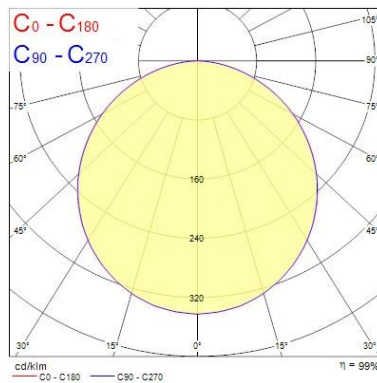

SylFlat LED Non Dimmable - Recessed SYLFLAT 2000 ROUND 4000K 0053297

Physical data

Housing colour	White
IP rating	IP20
IK rating	IK03
Diffuser finish	Opal
Diffuser material	PC Polycarbonate
Nominal Product Length (mm)	220
Nominal Product Width (mm)	220
Nominal Product Height (mm)	27
Nominal Product Diameter (mm)	220
Cutout Dimensions (W x L in mm or Diameter in mm)	200
Max. Lamp Diameter (mm) - D	220
Weight (kg)	0.3
Recessed Depth (mm)	27

Packaging

Single packaging type	Carton
Product EAN number	5410288532974
Packaging single length / height (cm)	27.5
Packaging single width (cm)	6.6
Packaging single depth (cm)	23.5
DUN14 (outer)	15410288532971
Units per outer package	6
Packaging outer length / height (cm)	43.0
Packaging outer width (cm)	29.0
Packaging outer depth (cm)	25.5

Safety data

Optimal operating condition (°C)	-10-40

PHOTOMETRY