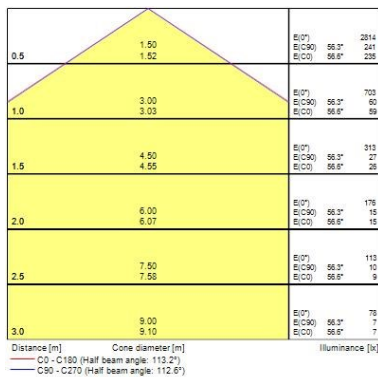

SylFlat LED Non Dimmable - Recessed SYLFLAT 2000 ROUND 4000K 0053297

Physical data

Housing colour	White
IP rating	IP20
IK rating	IK03
Diffuser finish	Opal
Diffuser material	PC Polycarbonate
Nominal Product Length (mm)	220
Nominal Product Width (mm)	220
Nominal Product Height (mm)	27
Nominal Product Diameter (mm)	220
Cutout Dimensions (W x L in mm or Diameter in mm)	200
Max. Lamp Diameter (mm) - D	220
Weight (kg)	0.3
Recessed Depth (mm)	27

Packaging

Single packaging type	Carton
Product EAN number	5410288532974
Packaging single length / height (cm)	27.5
Packaging single width (cm)	6.6
Packaging single depth (cm)	23.5
DUN14 (outer)	15410288532971
Units per outer package	6
Packaging outer length / height (cm)	43.0
Packaging outer width (cm)	29.0
Packaging outer depth (cm)	25.5

Safety data

Optimal operating condition (°C)	-10-40

PHOTOMETRY