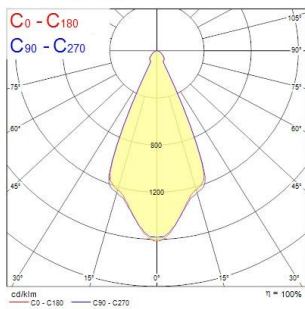

Lenzo S LENZO S 15W 500LM 930 GLB O/B WHITE 0005522