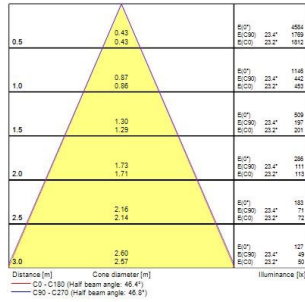

Lenzo S LENZO S 15W 500LM 930 GLB O/B WHITE 0005522