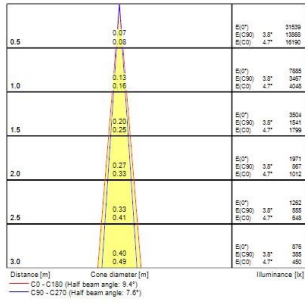

Lenzo S

LENZO S 15W 500LM 930 GLB O/B WHITE

0005522

Product features

- LENZO S 15W 500LM 930 GLB O/B WHITE

PRODUCT OVERVIEW

Product name	LENZO S 15W 500LM 930 GLB O/B WHITE
Technology	LED
Cap/Base	N/A
Housing	Aluminium
Mount	Track mounting
General application	Museums & Galleries, Retail
ETIM Class	EC001744
E-number FI	4278117
Warranty	5 years
Fixture luminous flux (lm)	240/720
Luminaire efficacy (lm/W)	48
Colour temperature (K)	3000
CRI (Ra)	90
Colour Variation Initial (SDCM)	SDCM3
Photobiological Risk Group	RG1
Total power consumption (W)	15
Electrical protection	Class I
Dimmable	Yes
Minimum dimming level (%)	10
LED Flickering Rate	Ultra low (5% or less)
Housing colour	RAL 9016 - Traffic white / Bezel
IP rating	IP20
IK rating	IK03
Product EAN number	5410288055220

PHOTOMETRY

Lenzo S LENZO S 15W 500LM 930 GLB O/B WHITE 0005522

TECHNICAL DRAWINGS