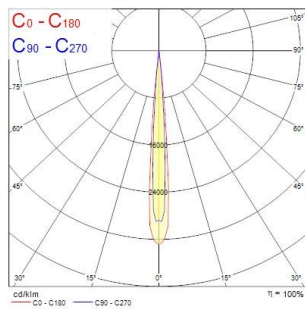

Lenzo S LENZO S 15W 500LM 930 GLB O/B WHITE 0005522