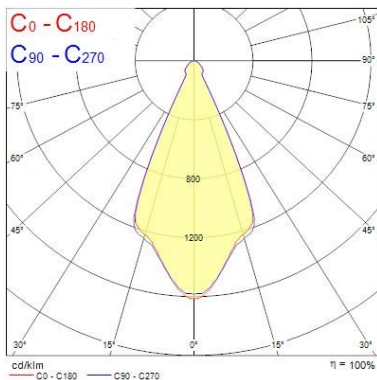

Lenzo S

LENZO S 15W 500LM 930 GLB O/B WHITE

0005522

IK rating	IK03
Diffuser finish	Diffuse
Diffuser material	PC Polycarbonate
Nominal Product Length (mm)	60
Nominal Product Width (mm)	60
Nominal Product Height (mm)	261
Nominal Product Diameter (mm)	60
Weight (kg)	0.57

Packaging

Single packaging type	Carton
Product EAN number	5410288055220
Packaging single length / height (cm)	29.0
Packaging single width (cm)	13.5
Packaging single depth (cm)	6.5
DUN14 (outer)	15410288055227
Units per outer package	4
Packaging outer length / height (cm)	28.5
Packaging outer width (cm)	14.5
Packaging outer depth (cm)	30.5

PHOTOMETRY