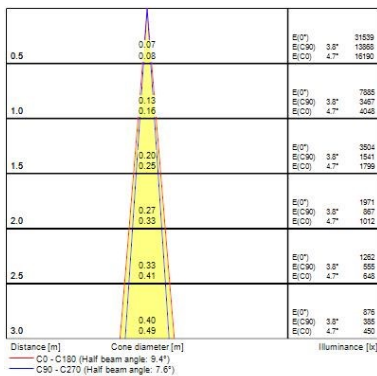

Lenzo S

LENZO S 15W 500LM 930 GLB O/B WHITE

0005522

IK rating	IK03
Diffuser finish	Diffuse
Diffuser material	PC Polycarbonate
Nominal Product Length (mm)	60
Nominal Product Width (mm)	60
Nominal Product Height (mm)	261
Nominal Product Diameter (mm)	60
Weight (kg)	0.57

Packaging

Single packaging type	Carton
Product EAN number	5410288055220
Packaging single length / height (cm)	29.0
Packaging single width (cm)	13.5
Packaging single depth (cm)	6.5
DUN14 (outer)	15410288055227
Units per outer package	4
Packaging outer length / height (cm)	28.5
Packaging outer width (cm)	14.5
Packaging outer depth (cm)	30.5

PHOTOMETRY