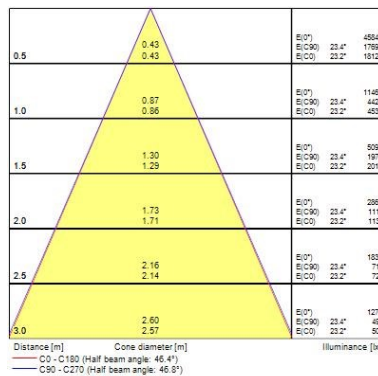

Lenzo S

LENZO S 15W 500LM 930 GLB O/B WHITE

0005522

IK rating	IK03
Diffuser finish	Diffuse
Diffuser material	PC Polycarbonate
Nominal Product Length (mm)	60
Nominal Product Width (mm)	60
Nominal Product Height (mm)	261
Nominal Product Diameter (mm)	60
Weight (kg)	0.57

Packaging

Single packaging type	Carton
Product EAN number	5410288055220
Packaging single length / height (cm)	29.0
Packaging single width (cm)	13.5
Packaging single depth (cm)	6.5
DUN14 (outer)	15410288055227
Units per outer package	4
Packaging outer length / height (cm)	28.5
Packaging outer width (cm)	14.5
Packaging outer depth (cm)	30.5

PHOTOMETRY