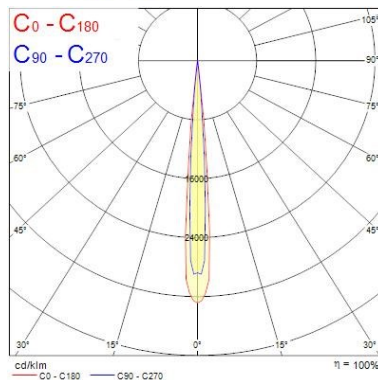

Lenzo S

LENZO S 15W 500LM 930 GLB O/B WHITE

0005522

IK rating	IK03
Diffuser finish	Diffuse
Diffuser material	PC Polycarbonate
Nominal Product Length (mm)	60
Nominal Product Width (mm)	60
Nominal Product Height (mm)	261
Nominal Product Diameter (mm)	60
Weight (kg)	0.57

Packaging

Single packaging type	Carton
Product EAN number	5410288055220
Packaging single length / height (cm)	29.0
Packaging single width (cm)	13.5
Packaging single depth (cm)	6.5
DUN14 (outer)	15410288055227
Units per outer package	4
Packaging outer length / height (cm)	28.5
Packaging outer width (cm)	14.5
Packaging outer depth (cm)	30.5

PHOTOMETRY