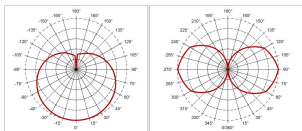

### Product features

- A range of high performance ToLEDo Superia T8 LED tubes with reminiscent look of fluorescent tubes.
- High performance glass construction design.
- High lumen output - 3000lm, with an impressive lumen efficacy of 150 lm/W.
- Omnidirectional light distribution (320°) and wide beam angle (220°).
- A++ energy rating and low power consumption.
- Average rated life of 50'000 hours (L70 F50).
- Lamp length - 1200mm
- High power factor 0.95
- 200,000 switching cycle.
- 5 years guarantee for complete peace of mind.
- Colour temperature - 4000K
- Suitable for outdoor applications in weather proof luminaires
- Compatible with electromagnetic gear and also suitable for direct mains operation (220-240V)
- No bending or discoloration over time.
- No contactable metal parts, therefore no potential risk of electric shock.

### PHOTOMETRY