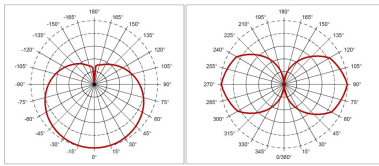

ToLEDo Superia T8 CCG and AC

ToLEDo SUPERIA T8 V4 4FT 3000LM 20W 840
0027104

Safety data

Breakage cleaning instructions	Not applicable
Special purpose lamp	No
Suitable for household illumination	Yes
Safety message	Suitable for totally enclosed fixture

PHOTOMETRY