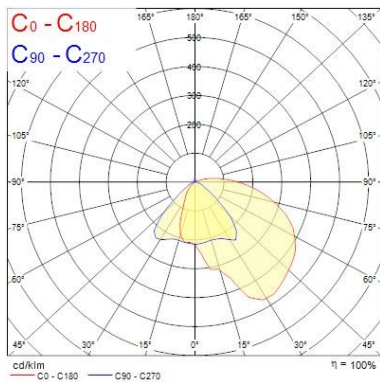

Beacon LED Wallwash *BEACON WW LED 3K L3 BLK* 2059065

Packaging single depth (cm)	20.0
DUN14 (outer)	05025768590650
Units per outer package	1
Packaging outer length / height (cm)	25.0
Packaging outer width (cm)	19.5
Packaging outer depth (cm)	20.0

PHOTOMETRY

TECHNICAL DRAWINGS