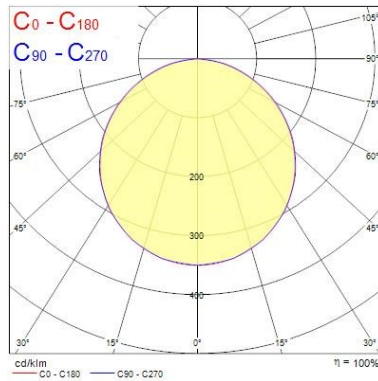

START PANEL 600 3000K G4
0047778

DUN14 (outer)	05410288477787
Units per outer package	1
Packaging outer length / height (cm)	63.0
Packaging outer width (cm)	61.5
Packaging outer depth (cm)	7.6

Safety data

Optimal operating condition (°C)	0-40
----------------------------------	------

PHOTOMETRY

Distance [m]	Cone diameter [m]	E(0°)	E(C90)	E(C0)
0.5	1.50 1.48	5487	496	479
1.0	3.00 2.97	1367	117	120
1.5	4.50 4.45	607	53	53
2.0	6.00 5.93	342	29	30
2.5	7.50 7.41	219	19	19
3.0	9.00 8.90	152	13	13

Distance [m] Cone diameter [m] Illuminance [lx]

— C0 - C180 (Half beam angle: 112.0°)
— C90 - C270 (Half beam angle: 112.6°)

TECHNICAL DRAWINGS