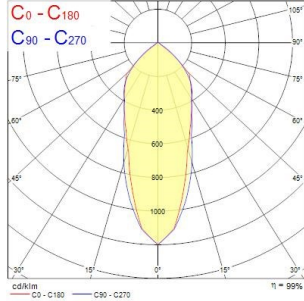

Start Spot Scoop

START SPOT SCOOP 4200LM 930 MB WHITE

0060586

Product features

- Recessed Adjustable Accent Downlight, integrated LED, die cast aluminium body, Ø205mm cut-out, CCT 3000K, SDCM<3, CRI90, 4200lm, total power consumption 48W, resulting in 88lm/W.

PRODUCT OVERVIEW

Product name	START SPOT SCOOP 4200LM 930 MB WHITE
Technology	LED
Housing	Aluminium
Environment	Indoor
General application	Retail
ETIM Class	EC001744
E-number FI	4276983
Warranty	5 years
Fixture luminous flux (lm)	4200
Luminaire efficacy (lm/W)	85
Colour temperature (K)	3000
Light colour	Warm White
CRI (Ra)	90
Colour Variation Initial (SDCM)	SDCM3
Beam Angle (°)	32
Photobiological Risk Group	RG1
Total power consumption (W)	48
Electrical protection	Class II
Dimmable	No
LED Flickering Rate	Medium (21% - 40%)
Housing colour	RAL 9016 - Traffic white / Bezel
IP rating	IP40/20
IK rating	IK03
Product EAN number	5410288605869

PHOTOMETRY

Start Spot Scoop

START SPOT SCOOP 4200LM 930 MB WHITE
0060586

TECHNICAL DRAWINGS