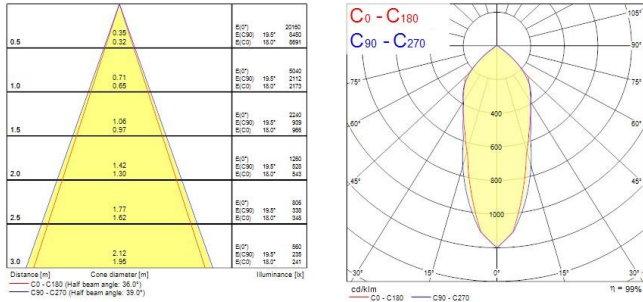

Start Spot Scoop

START SPOT SCOOP 4200LM 930 MB WHITE

0060586

Product features

- Recessed Adjustable Accent Downlight, integrated LED, die cast aluminium body, Ø205mm cut-out, CCT 3000K, SDCM<3, CRI90, 4200lm, total power consumption 48W, resulting in 88lm/W.

PRODUCT OVERVIEW

Product name	START SPOT SCOOP 4200LM 930 MB WHITE
Technology	LED
Housing	Aluminium
Environment	Indoor
General application	Retail
ETIM Class	EC001744
E-number FI	4276983
Warranty	5 years
Fixture luminous flux (lm)	4200
Luminaire efficacy (lm/W)	85
Colour temperature (K)	3000
Light colour	Warm White
CRI (Ra)	90
Colour Variation Initial (SDCM)	SDCM3
Beam Angle (°)	32
Photobiological Risk Group	RG1
Total power consumption (W)	48
Electrical protection	Class II
Dimmable	No
LED Flickering Rate	Medium (21% - 40%)
Housing colour	RAL 9016 - Traffic white / Bezel
IP rating	IP40/20
IK rating	IK03
Product EAN number	5410288605869

PHOTOMETRY

Start Spot Scoop

START SPOT SCOOP 4200LM 930 MB WHITE
0060586

TECHNICAL DRAWINGS