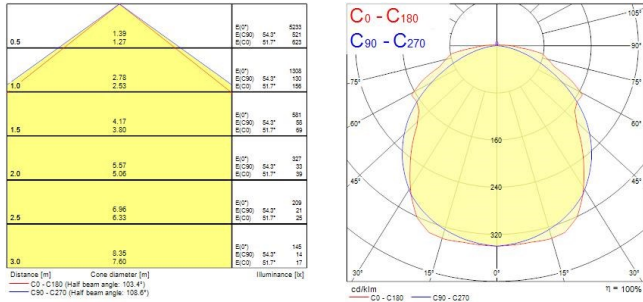

Sylproof Superia LED G3 fixed output SYLPROOF SUPERIA LED G3 1200mm Single 4K 0048693

TECHNICAL DRAWINGS