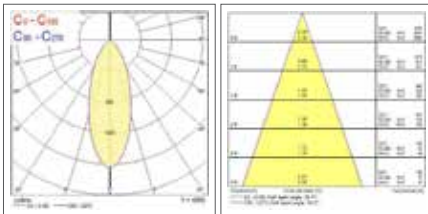

Photometric Data

IP44 White