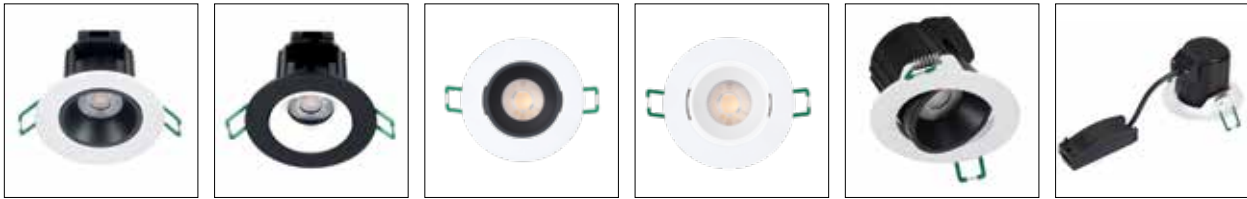

Additional Images