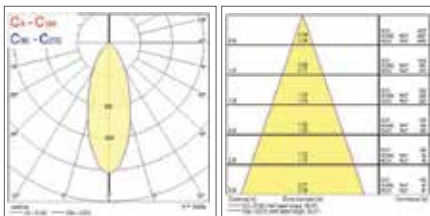

Photometric Data

IP65 3000K White