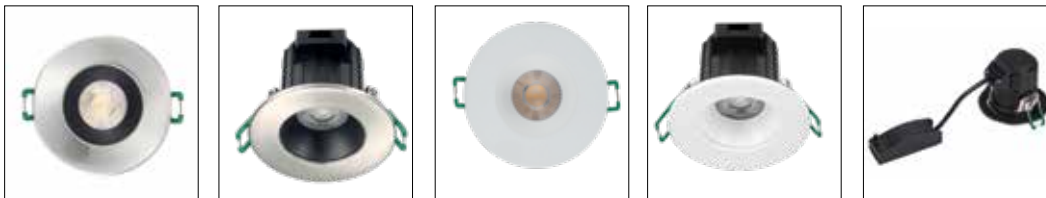

Additional Images