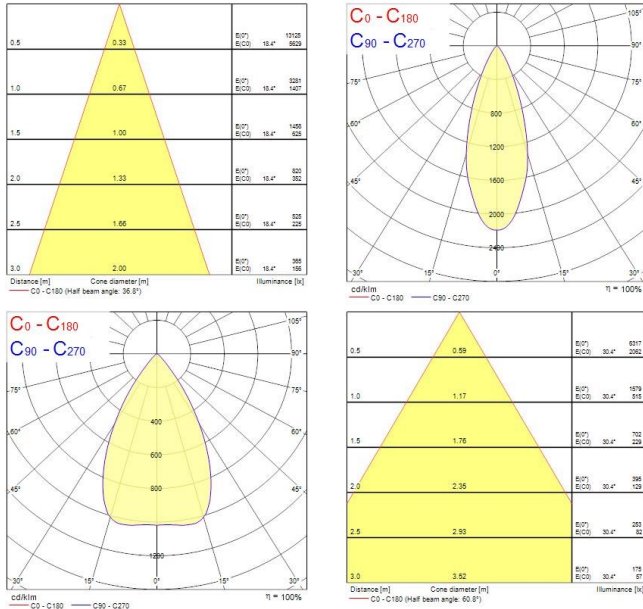

Start Track Spot Integral

START Track Spot Integral 1500lm 940 MB WB BLK
0005429