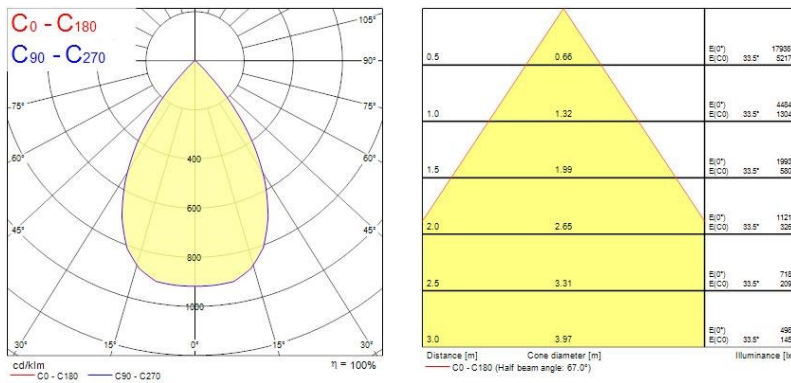

Beacon LED XXL

BEACON XXL WB O/B DIM 4K L3 WHT
2093063

Weight (kg) 1.415

Packaging

Single packaging type	Carton
Product EAN number	5025768930630
Packaging single length / height (cm)	25.0
Packaging single width (cm)	19.5
Packaging single depth (cm)	20.0
DUN14 (outer)	05025768930630
Units per outer package	1
Packaging outer length / height (cm)	25.0
Packaging outer width (cm)	19.5
Packaging outer depth (cm)	20.0

PHOTOMETRY

TECHNICAL DRAWINGS