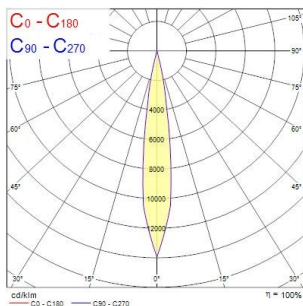

#### Product features

- Integrated LED spotlight, black RAL 9005, unique helix mechanism for adjusting beam angle from a 10° spot to a 65° flood, compact and minimalist design, ideal for museum, gallery and high-end retail applications, die-cast aluminium body, passive cooling heatsink, beam angle: 10° spot to 65° flood, optics: diffuse lens, colour temperature: 3000K warm white, total system power: 29W, total fixture output: 837lm, LOR: 100%, colour rendering: Ra 97 typical, LED Chromacity: 3 step MacAdam ellipse, lifetime: 50,000 hours at 70% of the original output (L70), energy class: A++, A+, A, IR/UV free light source without heat radiation, operating voltage: 220-240V / 50-60Hz, electronic driver, trailing edge dimmable, electrical protection: CLASS I, surface mounting plate, ingress protection rating: IP20, suitable for internal environment only, horizontal rotation: 355°, vertical tilt: 90°, lockable positioning using Allen key, dimensions: Ø79x167x85mm, weight: 1.2kg.

#### PHOTOMETRY

Distance (m)	Cone diameter (m)	Beam diameter (m)	Beam diameter (ft)	Beam diameter (in)	Illuminance (lx)
0.5	0.17	0.17	7.9"	2172	10727
1.0	0.28	0.28	7.9"	838	2687
1.5	0.38	0.38	7.9"	247	1194
2.0	0.53	0.53	7.9"	189	672
2.5	0.66	0.66	7.9"	80	402
3.0	0.79	0.79	7.9"	64	299