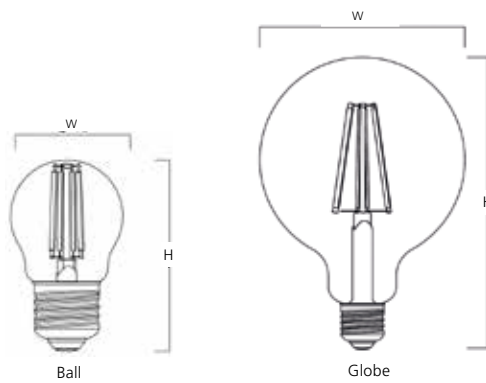

ToLEDo™ Retro Ball/Globe

Additional Images

Dimensions (mm)

Lamps	Dimensions (mm)	E14	E27	B22
Ball	H	79	79	77
	W	45	45	45
Globe G80 mm	H	-	116	114
	W	-	80	80
Globe G120 mm	H	-	172	170
	W	-	124	124

Discover our other products