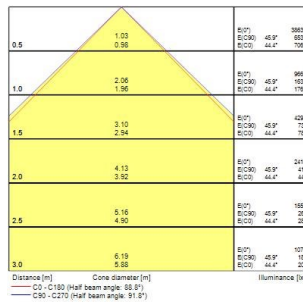

START Panel IP54 UGR19 625x625 START PANEL IP54 MLTPWR U19 625 4450LM 840 0047997