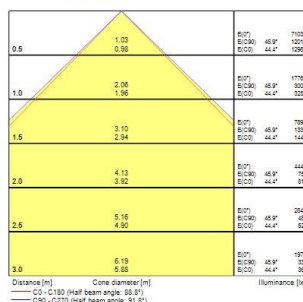

START Panel IP54 UGR19 625x625 START PANEL IP54 MLTPWR U19 625 4450LM 840 0047997