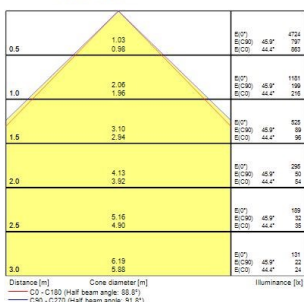

START Panel IP54 UGR19 625x625 START PANEL IP54 MLTPWR U19 625 4450LM 840 0047997