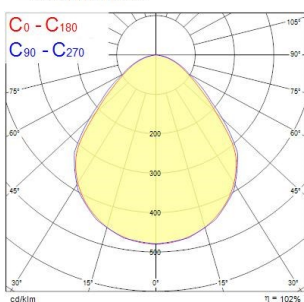

START Panel IP54 UGR19 625x625 START PANEL IP54 MLTPWR U19 625 4450LM 840 0047997