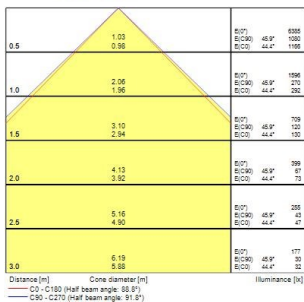

START Panel IP54 UGR19 625x625 START PANEL IP54 MLTPWR U19 625 4450LM 840 0047997