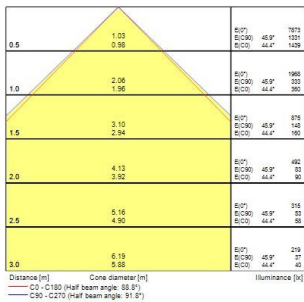

START Panel IP54 UGR19 625x625 START PANEL IP54 MLTPWR U19 625 4450LM 840 0047997