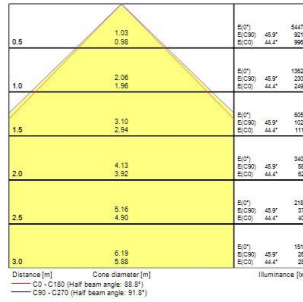

START Panel IP54 UGR19 625x625 START PANEL IP54 MLTPWR U19 625 4450LM 840 0047997