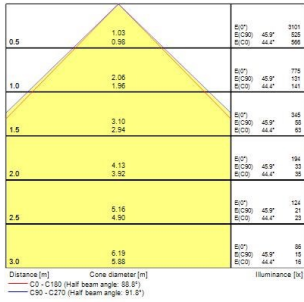

START Panel IP54 UGR19 625x625 START PANEL IP54 MLTPWR U19 625 4450LM 840 0047997