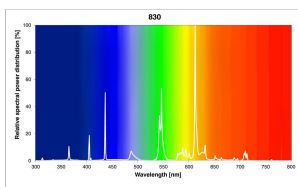

PHOTOMETRY