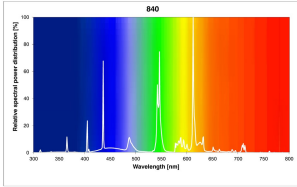

T8 Luxline Plus Special Length

F15W/T8/840

0000567

Product features

PRODUCT OVERVIEW

Product name	F15W/T8/840
Technology	Fluorescent
Watt (Rated) (W)	15.00
Lamp shape	Tube, double-ended
Type	T8 Luxline Plus Special Length
Cap/Base	G13
Lamp finish	Frosted/Coated
Fixture rating	Open
General application	Education, Hospitality, Logistics & Industry, Museums & Galleries, Office, Retail, Residential & Consumer
ETIM Class	EC000108
E-number FI	4940227
E-number SE	8356574
E-number Norway	3801000
Luminous flux (lm)	950
Colour temperature (K)	4000
Light colour	Cool White
CRI (Ra)	85
Colour Variation Initial (SDCM)	SDCM5
Photobiological Risk Group	Not applicable
Wattage (W)	15.00
Product Voltage (V)	55
Dimmable	Yes
Average life (Nominal) (h)	20000
Product EAN number	5410288005676

PHOTOMETRY

T8 Luxline Plus Special Length F15W/T8/840 0000567

TECHNICAL DRAWINGS